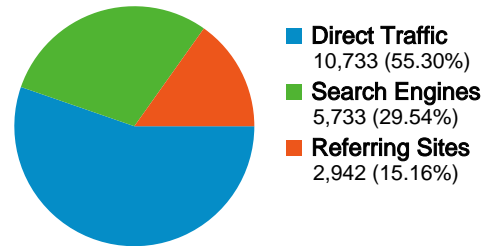

Screen Resolutions		
Screen Resolution	Visits	% visits
1024x768	10,520	54.20%
800x600	2,175	11.21%
1280x800	1,714	8.83%
1280x1024	1,393	7.18%
1440x900	924	4.76%

Browsers and OS		
Browser and OS	Visits	% visits
Internet Explorer / Windows	14,559	75.02%
Firefox / Windows	3,618	18.64%
Mozilla / Linux	479	2.47%
Safari / Macintosh	372	1.92%
Firefox / Macintosh	149	0.77%

Traffic Sources Overview

Comparing to: Site

All traffic sources sent a total of 19,408 visits

55.30% Direct Traffic

15.16% Referring Sites

29.54% Search Engines

Top Traffic Sources

Sources	Visits	% visits	Keywords	Visits	% visits
(direct) ((none))	10,733	55.30%	nicumc	382	6.66%
google (organic)	3,889	20.04%	jared jennette	329	5.74%
yahoo (organic)	895	4.61%	nicumc.org	296	5.16%
inareaumc.org (referral)	746	3.84%	www.nicumc.org	223	3.89%
msn (organic)	414	2.13%	operation classroom	138	2.41%

1 - 10 of 25

19,408 visits used 53 screen resolutions

Site Usage

Visits 19,408 % of Site Total: 100.00%	Pages/Visit 6.17 Site Avg: 6.17 (0.00%)	Avg. Time on Site 00:04:23 Site Avg: 00:04:23 (0.00%)	% New Visits 30.35% Site Avg: 30.39% (-0.12%)	Bounce Rate 40.90% Site Avg: 40.90% (0.00%)	
Screen Resolution	Visits	Pages/Visit	Avg. Time on Site	% New Visits	Bounce Rate
1024x768	10,520	6.02	00:04:16	25.66%	44.38%
800x600	2,175	6.45	00:04:44	26.11%	29.38%
1280x800	1,714	6.57	00:04:22	42.18%	31.74%
1280x1024	1,393	6.98	00:04:33	41.21%	33.02%
1440x900	924	10.20	00:08:21	29.76%	27.71%
1920x1200	590	2.06	00:02:12	7.63%	73.22%
1152x864	493	6.08	00:04:37	32.66%	30.83%
1300x1300	436	1.00	00:00:00	100.00%	100.00%
1280x768	366	7.60	00:04:46	25.41%	22.95%
1680x1050	310	6.06	00:03:37	37.10%	24.52%