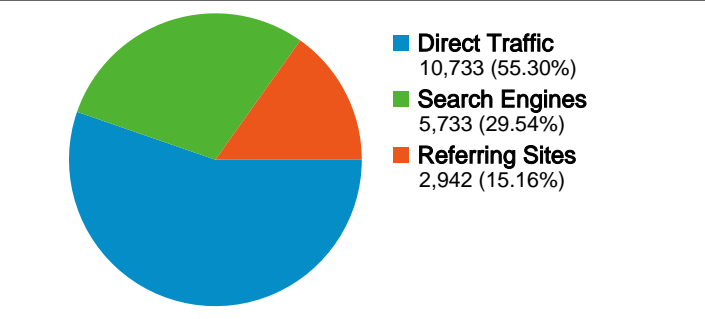

Traffic Sources Overview

Length of Visit

Length of Visit	Visits
0-10 seconds	46.88%
11-30 seconds	7.95%
31-60 seconds	6.92%
61-180 seconds	12.14%
181-600 seconds	13.24%

New vs. Returning

Visitor Type	Visits	% visits
Returning Visitor	13,517	69.65%
New Visitor	5,891	30.35%

Browsers

Browser	Visits	% visits
Internet Explorer	14,562	75.03%
Firefox	3,791	19.53%
Mozilla	487	2.51%
Safari	445	2.29%
Netscape	66	0.34%