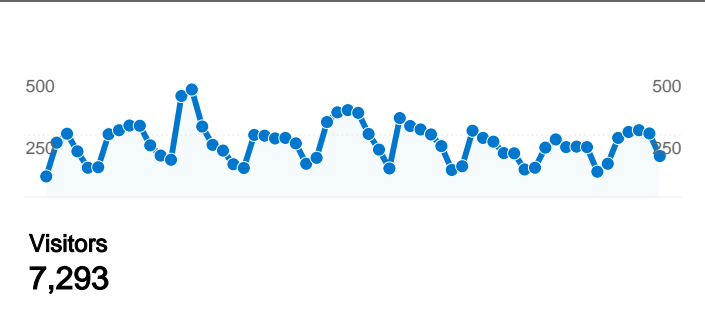

Site Usage

19,408 Visits

119,775 Pageviews

6.17 Pages/Visit

40.90% Bounce Rate

00:04:23 Avg. Time on Site

30.39% % New Visits

Visitors Overview

1 - 10 of 25

19,408 visits used 53 screen resolutions

Site Usage

Visits 19,408 % of Site Total: 100.00%	Pages/Visit 6.17 Site Avg: 6.17 (0.00%)	Avg. Time on Site 00:04:23 Site Avg: 00:04:23 (0.00%)	% New Visits 30.35% Site Avg: 30.39% (-0.12%)	Bounce Rate 40.90% Site Avg: 40.90% (0.00%)	
Screen Resolution	Visits	Pages/Visit	Avg. Time on Site	% New Visits	Bounce Rate
1024x768	10,520	6.02	00:04:16	25.66%	44.38%
800x600	2,175	6.45	00:04:44	26.11%	29.38%
1280x800	1,714	6.57	00:04:22	42.18%	31.74%
1280x1024	1,393	6.98	00:04:33	41.21%	33.02%
1440x900	924	10.20	00:08:21	29.76%	27.71%
1920x1200	590	2.06	00:02:12	7.63%	73.22%
1152x864	493	6.08	00:04:37	32.66%	30.83%
1300x1300	436	1.00	00:00:00	100.00%	100.00%
1280x768	366	7.60	00:04:46	25.41%	22.95%
1680x1050	310	6.06	00:03:37	37.10%	24.52%

1 - 10 of 53

19,408 visits used 7 connection speeds

Site Usage

Visits 19,408 % of Site Total: 100.00%	Pages/Visit 6.17 Site Avg: 6.17 (0.00%)	Avg. Time on Site 00:04:23 Site Avg: 00:04:23 (0.00%)	% New Visits 30.35% Site Avg: 30.39% (-0.12%)	Bounce Rate 40.90% Site Avg: 40.90% (0.00%)	
Connection Speed	Visits	Pages/Visit	Avg. Time on Site	% New Visits	Bounce Rate
DSL	6,729	6.10	00:04:22	25.37%	38.40%
Cable	5,729	5.86	00:03:58	25.87%	48.47%
Unknown	4,255	6.26	00:04:21	41.48%	40.40%
Dialup	1,216	7.58	00:06:30	23.03%	29.03%
T1	1,147	5.29	00:03:17	48.39%	38.27%
OC3	326	9.82	00:08:07	30.06%	19.02%
ISDN	6	2.17	00:02:02	66.67%	66.67%