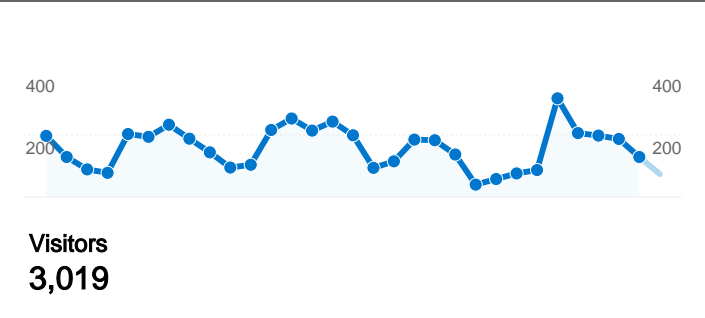

Site Usage

7,071 Visits

37,002 Pageviews

5.23 Pages/Visit

41.49% Bounce Rate

00:04:08 Avg. Time on Site

30.48% % New Visits

Visitors Overview

7,071 visits used 14 browser and OS combinations

Site Usage

Visits 7,071 % of Site Total: 100.00%	Pages/Visit 5.23 Site Avg: 5.23 (0.00%)	Avg. Time on Site 00:04:08 Site Avg: 00:04:08 (0.00%)	% New Visits 30.31% Site Avg: 30.48% (-0.56%)	Bounce Rate 41.49% Site Avg: 41.49% (0.00%)	
Browser and OS	Visits	Pages/Visit	Avg. Time on Site	% New Visits	Bounce Rate
Internet Explorer / Windows	5,405	5.84	00:04:42	29.55%	35.13%
Firefox / Windows	1,405	3.24	00:02:20	26.19%	63.42%
Safari / Macintosh	94	3.72	00:02:57	63.83%	40.43%
Firefox / Macintosh	57	5.04	00:05:00	42.11%	33.33%
Firefox / Linux	55	1.07	00:00:01	100.00%	96.36%
Mozilla / Linux	16	1.00	00:00:00	100.00%	100.00%
Netscape / Windows	15	3.60	00:01:03	60.00%	40.00%
Opera / Windows	12	2.42	00:00:47	58.33%	66.67%
Mozilla / Windows	5	9.00	00:02:18	20.00%	20.00%
Safari / Windows	3	6.00	00:08:28	66.67%	33.33%

1 - 10 of 14

7,071 visits used 35 screen resolutions

Site Usage

Visits 7,071 % of Site Total: 100.00%	Pages/Visit 5.23 Site Avg: 5.23 (0.00%)	Avg. Time on Site 00:04:08 Site Avg: 00:04:08 (0.00%)	% New Visits 30.31% Site Avg: 30.48% (-0.56%)	Bounce Rate 41.49% Site Avg: 41.49% (0.00%)	
Screen Resolution	Visits	Pages/Visit	Avg. Time on Site	% New Visits	Bounce Rate
1024x768	3,613	5.37	00:04:10	27.51%	41.02%
800x600	897	5.42	00:04:41	26.42%	33.67%
1280x800	526	6.58	00:04:13	45.25%	29.66%
1280x1024	512	4.74	00:04:08	42.58%	37.70%
1920x1200	487	1.40	00:01:18	2.87%	84.60%
1440x900	334	7.46	00:07:27	25.15%	29.94%
1152x864	193	6.91	00:04:56	32.12%	20.21%
1280x768	187	3.65	00:01:42	65.24%	59.89%
1680x1050	97	5.01	00:05:10	35.05%	31.96%
1280x960	45	6.00	00:04:33	33.33%	26.67%