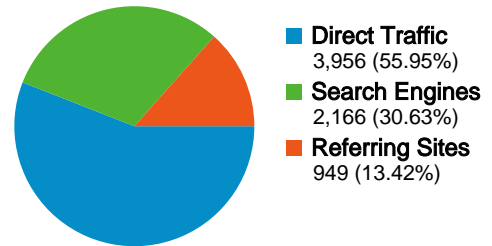

Screen Resolutions		
Screen Resolution	Visits	% visits
1024x768	3,613	51.10%
800x600	897	12.69%
1280x800	526	7.44%
1280x1024	512	7.24%
1920x1200	487	6.89%

Browsers and OS		
Browser and OS	Visits	% visits
Internet Explorer / Windows	5,405	76.44%
Firefox / Windows	1,405	19.87%
Safari / Macintosh	94	1.33%
Firefox / Macintosh	57	0.81%
Firefox / Linux	55	0.78%

37,002 Pageviews

5.23 Average Pageviews

00:04:08 Time on Site

41.49% Bounce Rate

30.31% New Visits

Technical Profile

Browser	Visits	% visits	Connection Speed	Visits	% visits
Internet Explorer	5,406	76.45%	Cable	2,456	34.73%
Firefox	1,517	21.45%	DSL	2,114	29.90%
Safari	97	1.37%	Unknown	1,505	21.28%
Mozilla	21	0.30%	Dialup	494	6.99%
Netscape	15	0.21%	T1	393	5.56%

All traffic sources sent a total of 7,071 visits

 55.95% Direct Traffic

 13.42% Referring Sites

 30.63% Search Engines

Top Traffic Sources

Sources	Visits	% visits	Keywords	Visits	% visits
(direct) ((none))	3,956	55.95%	nicumc	149	6.88%
google (organic)	1,456	20.59%	jared jennette	138	6.37%
yahoo (organic)	316	4.47%	nicumc.org	126	5.82%
inareaumc.org (referral)	173	2.45%	operation classroom	103	4.76%
live (organic)	124	1.75%	www.nicumc.org	86	3.97%

1 - 10 of 14

7,071 visits used 35 screen resolutions

Site Usage

Visits 7,071 % of Site Total: 100.00%	Pages/Visit 5.23 Site Avg: 5.23 (0.00%)	Avg. Time on Site 00:04:08 Site Avg: 00:04:08 (0.00%)	% New Visits 30.31% Site Avg: 30.48% (-0.56%)	Bounce Rate 41.49% Site Avg: 41.49% (0.00%)	
Screen Resolution	Visits	Pages/Visit	Avg. Time on Site	% New Visits	Bounce Rate
1024x768	3,613	5.37	00:04:10	27.51%	41.02%
800x600	897	5.42	00:04:41	26.42%	33.67%
1280x800	526	6.58	00:04:13	45.25%	29.66%
1280x1024	512	4.74	00:04:08	42.58%	37.70%
1920x1200	487	1.40	00:01:18	2.87%	84.60%
1440x900	334	7.46	00:07:27	25.15%	29.94%
1152x864	193	6.91	00:04:56	32.12%	20.21%
1280x768	187	3.65	00:01:42	65.24%	59.89%
1680x1050	97	5.01	00:05:10	35.05%	31.96%
1280x960	45	6.00	00:04:33	33.33%	26.67%