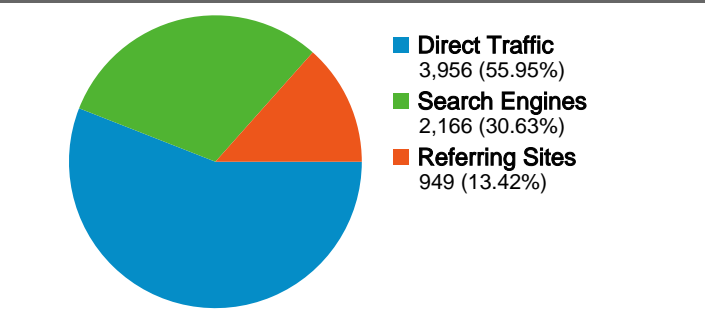

Traffic Sources Overview

Length of Visit

Length of Visit	Visits
0-10 seconds	50.74%
11-30 seconds	8.12%
31-60 seconds	6.49%
61-180 seconds	11.50%
181-600 seconds	11.43%

New vs. Returning

Visitor Type	Visits	% visits
Returning Visitor	4,928	69.69%
New Visitor	2,143	30.31%

Browsers

Browser	Visits	% visits
Internet Explorer	5,406	76.45%
Firefox	1,517	21.45%
Safari	97	1.37%
Mozilla	21	0.30%
Netscape	15	0.21%