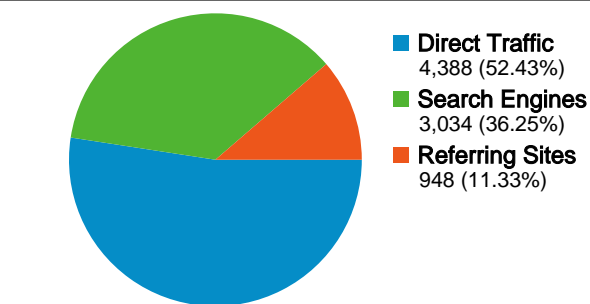

Traffic Sources Overview

Length of Visit

Length of Visit	Visits
0-10 seconds	47.84%
11-30 seconds	7.78%
31-60 seconds	6.73%
61-180 seconds	11.24%
181-600 seconds	13.24%

New vs. Returning

Visitor Type	Visits	% visits
Returning Visitor	5,546	66.26%
New Visitor	2,824	33.74%

Browsers

Browser	Visits	% visits
Internet Explorer	6,727	80.37%
Firefox	1,439	17.19%
Safari	109	1.30%
Mozilla	60	0.72%
Netscape	20	0.24%