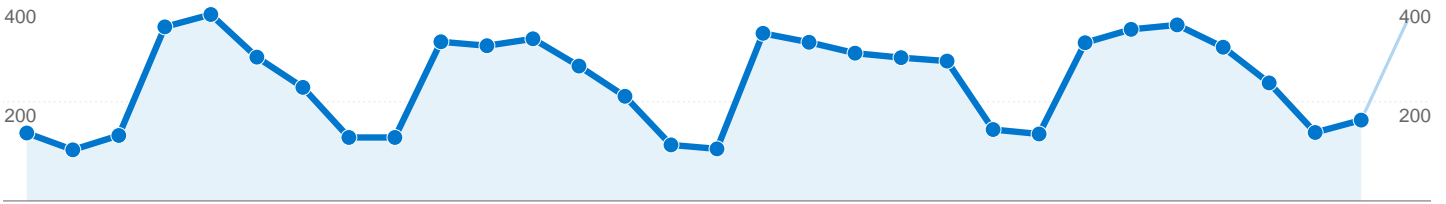

Connection Speeds

Sep 1, 2007 - Sep 30, 2007

7,211 visits used 7 connection speeds

Site Usage

Visits 7,211 % of Site Total: 100.00%	Pages/Visit 5.24 Site Avg: 5.24 (0.00%)	Avg. Time on Site 00:03:22 Site Avg: 00:03:22 (0.00%)	% New Visits 37.68% Site Avg: 37.76% (-0.22%)	Bounce Rate 45.51% Site Avg: 45.51% (0.00%)	
Connection Speed	Visits	Pages/Visit	Avg. Time on Site	% New Visits	Bounce Rate
Cable	2,453	4.17	00:02:27	29.35%	56.83%
DSL	2,178	5.81	00:03:47	35.90%	35.26%
Unknown	1,553	5.16	00:03:12	47.33%	48.74%
Dialup	444	6.50	00:06:35	39.86%	29.50%
T1	435	6.60	00:03:03	55.63%	43.68%
OC3	143	7.54	00:05:19	39.16%	27.97%
ISDN	5	1.80	00:00:28	100.00%	40.00%
1 - 7 of 7