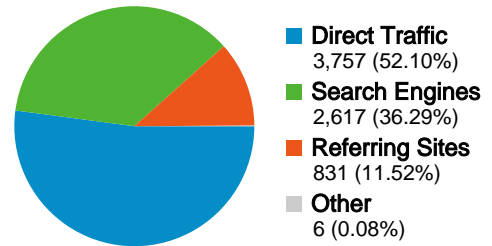

Screen Resolutions		
Screen Resolution	Visits	% visits
1024x768	4,129	57.26%
800x600	1,006	13.95%
1280x800	578	8.02%
1280x1024	553	7.67%
1152x864	193	2.68%

Browsers and OS		
Browser and OS	Visits	% visits
Internet Explorer / Windows	5,644	78.27%
Firefox / Windows	1,261	17.49%
Safari / Macintosh	110	1.53%
Firefox / Macintosh	58	0.80%
Firefox / Linux	42	0.58%

## 3,587 people visited this site

-  **7,211** Visits
-  **3,587** Absolute Unique Visitors
-  **37,754** Pageviews
-  **5.24** Average Pageviews
-  **00:03:22** Time on Site
-  **45.51%** Bounce Rate
-  **37.68%** New Visits

All traffic sources sent a total of 7,211 visits

-  52.10% Direct Traffic
-  11.52% Referring Sites
-  36.29% Search Engines