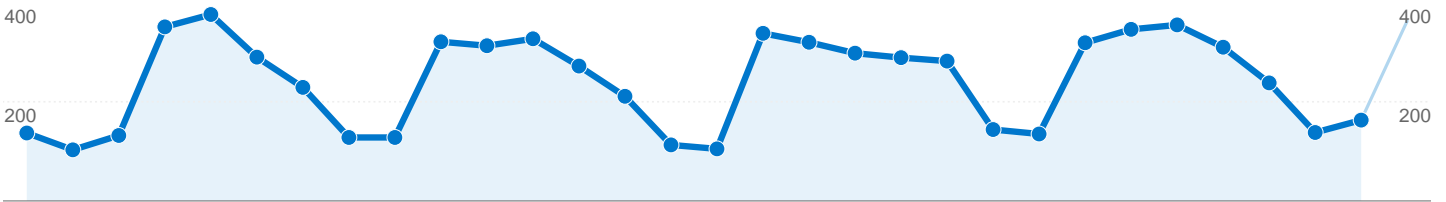

7,211 visits used 9 browsers

Site Usage

Visits 7,211 % of Site Total: 100.00%	Pages/Visit 5.24 Site Avg: 5.24 (0.00%)	Avg. Time on Site 00:03:22 Site Avg: 00:03:22 (0.00%)	% New Visits 37.68% Site Avg: 37.76% (-0.22%)	Bounce Rate 45.51% Site Avg: 45.51% (0.00%)	
Browser	Visits	Pages/Visit	Avg. Time on Site	% New Visits	Bounce Rate
Internet Explorer	5,648	5.68	00:03:40	36.31%	40.63%
Firefox	1,366	3.63	00:02:15	39.31%	64.79%
Safari	111	4.42	00:03:05	63.06%	44.14%
Mozilla	49	1.92	00:00:21	61.22%	73.47%
Netscape	22	5.64	00:06:08	72.73%	31.82%
Opera	9	1.44	00:00:18	88.89%	55.56%
gzip	3	1.00	00:00:00	66.67%	100.00%
Konqueror	2	1.50	00:00:14	100.00%	50.00%
Camino	1	1.00	00:00:00	100.00%	100.00%
1 - 9 of 9