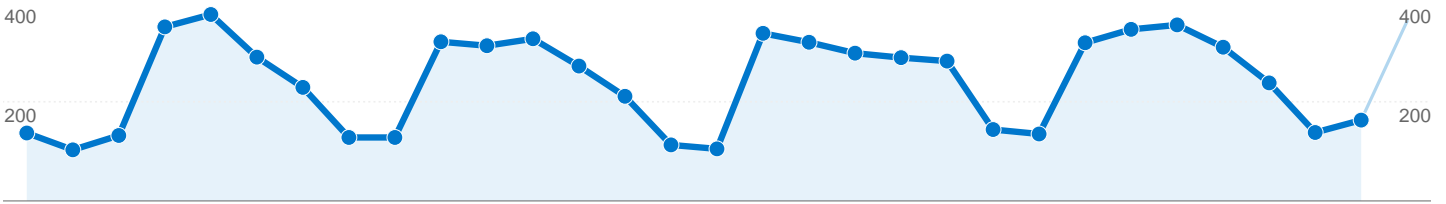

All traffic sources sent a total of 7,211 visits

- 52.10% Direct Traffic
- 11.52% Referring Sites
- 36.29% Search Engines