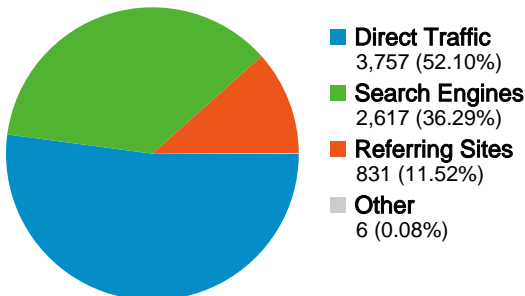

## Site Usage

**7,211** Visits

**37,754** Pageviews

**5.24** Pages/Visit

**45.51%** Bounce Rate

**00:03:22** Avg. Time on Site

**37.76%** % New Visits

## Visitors Overview

**Visitors**  
**Visitors**

## Traffic Sources Overview

## 7,211 visits used 38 screen resolutions

Site Usage

<b>Visits</b> <b>7,211</b> % of Site Total: 100.00%	<b>Pages/Visit</b> <b>5.24</b> Site Avg: 5.24 (0.00%)	<b>Avg. Time on Site</b> <b>00:03:22</b> Site Avg: 00:03:22 (0.00%)	<b>% New Visits</b> <b>37.68%</b> Site Avg: 37.76% (-0.22%)	<b>Bounce Rate</b> <b>45.51%</b> Site Avg: 45.51% (0.00%)	
Screen Resolution	Visits	Pages/Visit	Avg. Time on Site	% New Visits	Bounce Rate
1024x768	4,129	5.05	00:03:15	32.89%	49.79%
800x600	1,006	5.20	00:04:12	33.70%	35.39%
1280x800	578	6.56	00:03:35	56.40%	37.37%
1280x1024	553	4.99	00:03:07	51.72%	43.76%
1152x864	193	5.41	00:02:25	43.01%	35.75%
1440x900	172	5.48	00:03:19	51.74%	44.77%
1280x768	171	8.40	00:04:45	33.33%	34.50%
1680x1050	98	4.79	00:02:51	33.67%	48.98%
1920x1200	67	1.81	00:00:22	14.93%	76.12%
1400x1050	43	6.74	00:04:24	44.19%	34.88%