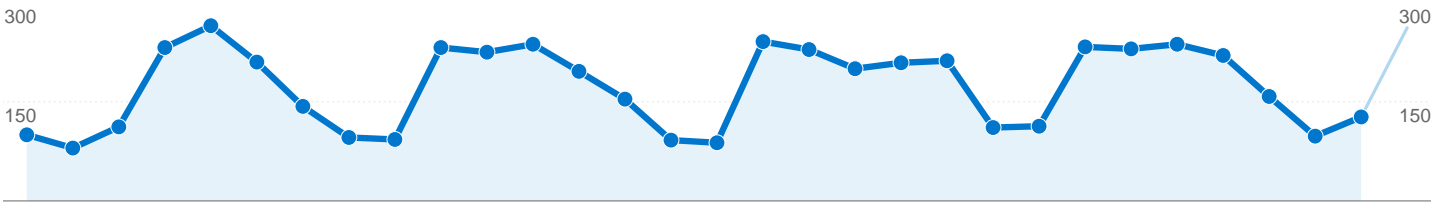

3,587 people visited this site

- **7,211** Visits
- **3,587** Absolute Unique Visitors
- **37,754** Pageviews
- **5.24** Average Pageviews
- **00:03:22** Time on Site
- **45.51%** Bounce Rate
- **37.68%** New Visits

Technical Profile

Browser	Visits	% visits	Connection Speed	Visits	% visits
Internet Explorer	5,648	78.32%	Cable	2,453	34.02%
Firefox	1,366	18.94%	DSL	2,178	30.20%
Safari	111	1.54%	Unknown	1,553	21.54%
Mozilla	49	0.68%	Dialup	444	6.16%
Netscape	22	0.31%	T1	435	6.03%