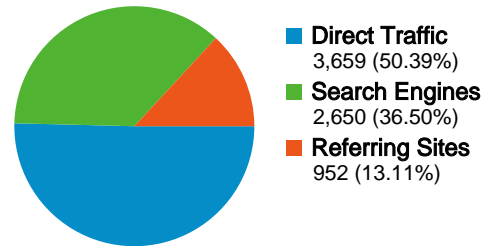

Top Traffic Sources

Sources	Visits	% visits	Keywords	Visits	% visits
(direct) ((none))	3,659	50.39%	north indiana conference	169	6.38%
google (organic)	1,814	24.98%	nicumc	126	4.75%
yahoo (organic)	414	5.70%	nicumc.org	117	4.42%
msn (organic)	197	2.71%	operation classroom	94	3.55%
aol (organic)	127	1.75%	www.nicumc.org	72	2.72%