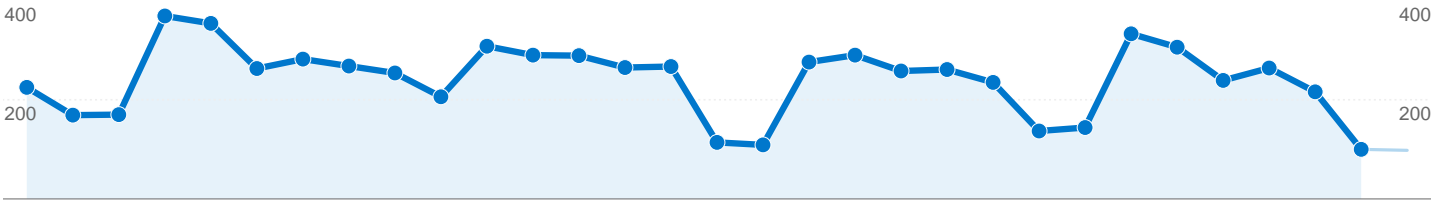

Depth of Visit	
Depth of Visit	Visits
1 pages	 42.36%
2 pages	 13.12%
3 pages	 9.34%
4 pages	 6.54%
5 pages	 5.07%

Screen Resolutions		
Screen Resolution	Visits	% visits
1024x768	3,950	54.40%
800x600	1,193	16.43%
1280x800	710	9.78%
1280x1024	517	7.12%
1280x768	170	2.34%

Pages on this site were viewed a total of 39,390 times

 **39,390** Pageviews

 **24,993** Unique Views

 **42.36%** Bounce Rate

Top Content

Pages	Pageviews	% Pageviews
/	8,074	20.50%
/chdbase/search.php	2,925	7.43%
/chdbase/	1,548	3.93%
/in/annconf/	1,097	2.78%
/in/appoint/	931	2.36%

New vs. Returning

Jun 1, 2007 - Jun 30, 2007

7,261 visits from 2 visitor types

Site Usage

Visits 7,261 % of Site Total: 100.00%	Pages/Visit 5.42 Site Avg: 5.42 (0.00%)	Avg. Time on Site 00:03:06 Site Avg: 00:03:06 (0.00%)	% New Visits 36.47% Site Avg: 36.62% (-0.41%)	Bounce Rate 42.36% Site Avg: 42.36% (0.00%)	
Visitor Type	Visits	Pages/Visit	Avg. Time on Site	% New Visits	Bounce Rate
Returning Visitor	4,613	5.72	00:03:11	0.00%	40.00%
New Visitor	2,648	4.90	00:02:58	100.00%	46.49%

Most visits lasted: 0-10 seconds

Length of Visit	Visits	Percentage of all visitors
0-10 seconds	3,632	 50.02%
11-30 seconds	631	 8.69%
31-60 seconds	495	 6.82%
61-180 seconds	918	 12.64%
181-600 seconds	944	 13.00%
601-1,800 seconds	522	 7.19%
1,801+ seconds	119	 1.64%