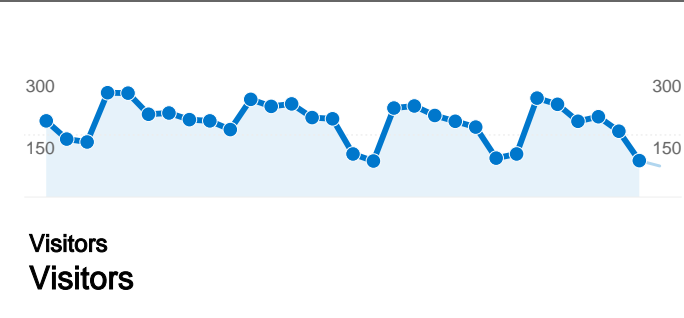

Site Usage

7,261 Visits

42.36% Bounce Rate

39,390 Pageviews

00:03:06 Avg. Time on Site

5.42 Pages/Visit

36.62% % New Visits

Visitors Overview

Depth of Visit	
Depth of Visit	Visits
1 pages	 42.36%
2 pages	 13.12%
3 pages	 9.34%
4 pages	 6.54%
5 pages	 5.07%

Screen Resolutions		
Screen Resolution	Visits	% visits
1024x768	3,950	54.40%
800x600	1,193	16.43%
1280x800	710	9.78%
1280x1024	517	7.12%
1280x768	170	2.34%

1 - 10 of 20

7,261 visits used 43 screen resolutions

Site Usage

Visits 7,261 % of Site Total: 100.00%	Pages/Visit 5.42 Site Avg: 5.42 (0.00%)	Avg. Time on Site 00:03:06 Site Avg: 00:03:06 (0.00%)	% New Visits 36.47% Site Avg: 36.62% (-0.41%)	Bounce Rate 42.36% Site Avg: 42.36% (0.00%)	
Screen Resolution	Visits	Pages/Visit	Avg. Time on Site	% New Visits	Bounce Rate
1024x768	3,950	5.34	00:03:05	36.00%	41.70%
800x600	1,193	5.44	00:02:45	32.94%	43.92%
1280x800	710	4.38	00:02:30	34.93%	49.72%
1280x1024	517	4.82	00:02:23	47.58%	45.65%
1280x768	170	5.99	00:04:53	26.47%	34.71%
1440x900	164	5.86	00:03:24	43.90%	39.02%
1152x864	154	9.32	00:03:04	43.51%	31.17%
1680x1050	135	11.67	00:10:54	28.15%	36.30%
1280x960	39	2.28	00:01:13	51.28%	64.10%
1024x819	30	5.13	00:03:01	10.00%	30.00%

1 - 10 of 43

Connection Speeds

Jun 1, 2007 - Jun 30, 2007

7,261 visits used 7 connection speeds

Site Usage

Visits 7,261 % of Site Total: 100.00%	Pages/Visit 5.42 Site Avg: 5.42 (0.00%)	Avg. Time on Site 00:03:06 Site Avg: 00:03:06 (0.00%)	% New Visits 36.47% Site Avg: 36.62% (-0.41%)	Bounce Rate 42.36% Site Avg: 42.36% (0.00%)	
Connection Speed	Visits	Pages/Visit	Avg. Time on Site	% New Visits	Bounce Rate
DSL	2,469	5.17	00:02:57	31.83%	37.06%
Cable	2,036	5.31	00:03:12	32.27%	50.69%
Unknown	1,482	5.22	00:02:44	47.98%	44.26%
Dialup	660	5.53	00:03:23	31.52%	36.06%
T1	486	6.10	00:03:27	48.77%	40.95%
OC3	119	11.47	00:06:45	36.13%	28.57%
ISDN	9	9.67	00:04:33	66.67%	22.22%