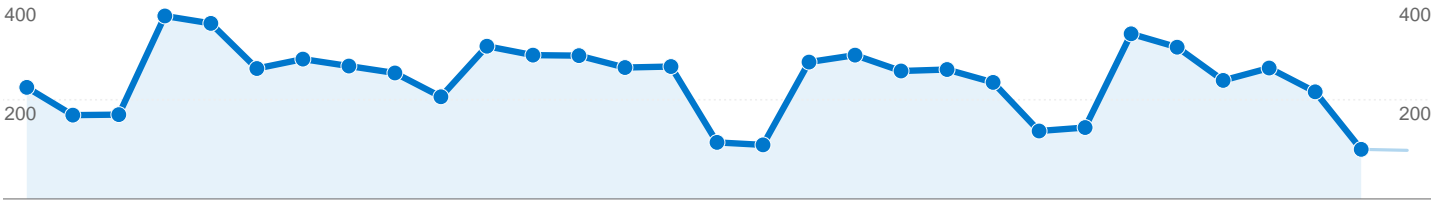

All traffic sources sent a total of 7,261 visits

- 50.39% Direct Traffic
- 13.11% Referring Sites
- 36.50% Search Engines