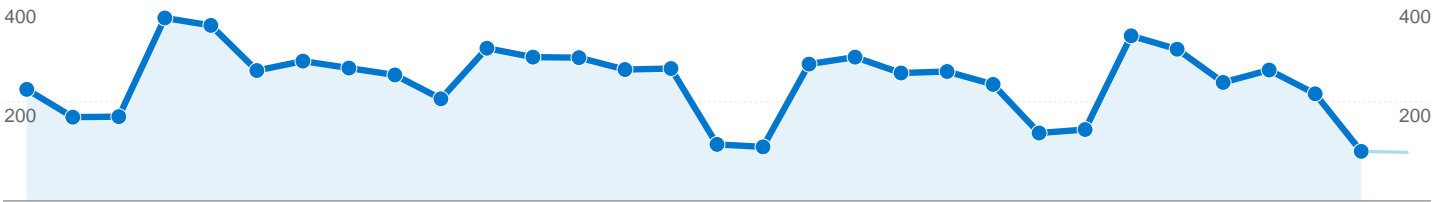

7,261 visits used 20 browser and OS combinations

Site Usage

Visits	Pages/Visit	Avg. Time on Site	% New Visits	Bounce Rate	
7,261 % of Site Total: 100.00%	5.42 Site Avg: 5.42 (0.00%)	00:03:06 Site Avg: 00:03:06 (0.00%)	36.47% Site Avg: 36.62% (-0.41%)	42.36% Site Avg: 42.36% (0.00%)	
Browser and OS	Visits	Pages/Visit	Avg. Time on Site	% New Visits	Bounce Rate
Internet Explorer / Windows	5,896	5.62	00:03:09	35.26%	40.52%
Firefox / Windows	1,049	4.89	00:02:53	37.85%	50.62%
Safari / Macintosh	132	3.97	00:02:56	62.88%	43.94%
Firefox / Macintosh	47	2.81	00:01:56	53.19%	55.32%
Mozilla / Windows	29	4.31	00:02:56	20.69%	27.59%
Netscape / Windows	29	3.76	00:04:22	37.93%	44.83%
Opera / Windows	21	2.29	00:03:30	47.62%	71.43%
Mozilla / Linux	19	1.00	00:00:00	100.00%	100.00%
Safari / Windows	10	7.80	00:14:15	10.00%	30.00%
Firefox / Linux	8	2.75	00:00:25	75.00%	62.50%

1 - 10 of 20