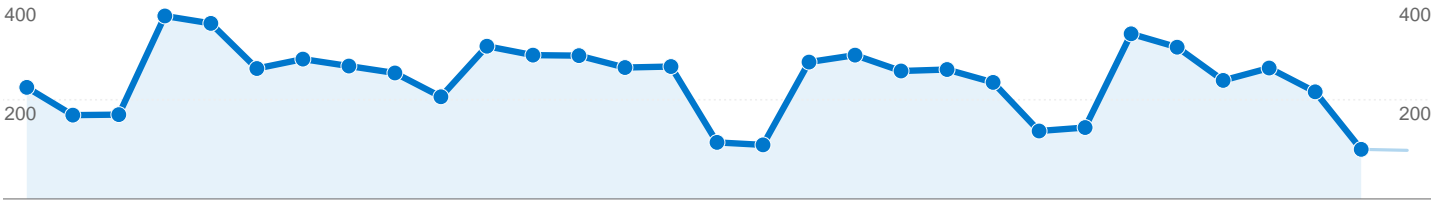

Depth of Visit	
Depth of Visit	Visits
1 pages	 42.36%
2 pages	 13.12%
3 pages	 9.34%
4 pages	 6.54%
5 pages	 5.07%

Screen Resolutions		
Screen Resolution	Visits	% visits
1024x768	3,950	54.40%
800x600	1,193	16.43%
1280x800	710	9.78%
1280x1024	517	7.12%
1280x768	170	2.34%

New vs. Returning

Jun 1, 2007 - Jun 30, 2007

7,261 visits from 2 visitor types

Site Usage

Visits 7,261 % of Site Total: 100.00%	Pages/Visit 5.42 Site Avg: 5.42 (0.00%)	Avg. Time on Site 00:03:06 Site Avg: 00:03:06 (0.00%)	% New Visits 36.47% Site Avg: 36.62% (-0.41%)	Bounce Rate 42.36% Site Avg: 42.36% (0.00%)	
Visitor Type	Visits	Pages/Visit	Avg. Time on Site	% New Visits	Bounce Rate
Returning Visitor	4,613	5.72	00:03:11	0.00%	40.00%
New Visitor	2,648	4.90	00:02:58	100.00%	46.49%

Most visits lasted: 0-10 seconds

Length of Visit	Visits	Percentage of all visitors
0-10 seconds	3,632	 50.02%
11-30 seconds	631	 8.69%
31-60 seconds	495	 6.82%
61-180 seconds	918	 12.64%
181-600 seconds	944	 13.00%
601-1,800 seconds	522	 7.19%
1,801+ seconds	119	 1.64%

Most people visited: 1 pages

Depth of Visit	Visits	Percentage of all visitors
1 pages	3,076	 42.36%
2 pages	953	 13.12%
3 pages	678	 9.34%
4 pages	475	 6.54%
5 pages	368	 5.07%
6 pages	273	 3.76%
7 pages	229	 3.15%
8 pages	182	 2.51%
9 pages	125	 1.72%
10 pages	98	 1.35%
11 pages	91	 1.25%
12 pages	82	 1.13%
13 pages	68	 0.94%
14 pages	40	 0.55%
15 pages	51	 0.70%
16 pages	33	 0.45%
17 pages	28	 0.39%
18 pages	35	 0.48%
19 pages	25	 0.34%
20+ pages	351	 4.83%