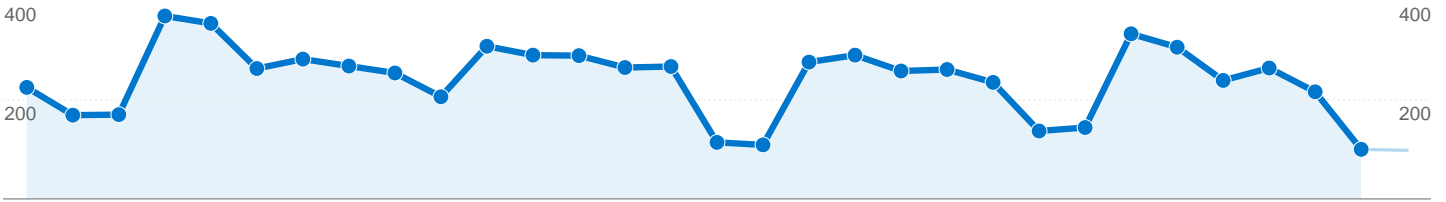

Depth of Visit	
Depth of Visit	Visits
1 pages	 42.36%
2 pages	 13.12%
3 pages	 9.34%
4 pages	 6.54%
5 pages	 5.07%

Screen Resolutions		
Screen Resolution	Visits	% visits
1024x768	3,950	54.40%
800x600	1,193	16.43%
1280x800	710	9.78%
1280x1024	517	7.12%
1280x768	170	2.34%

1 - 10 of 10

7,261 visits used 20 browser and OS combinations

Site Usage

Visits	Pages/Visit	Avg. Time on Site	% New Visits	Bounce Rate	
7,261 % of Site Total: 100.00%	5.42 Site Avg: 5.42 (0.00%)	00:03:06 Site Avg: 00:03:06 (0.00%)	36.47% Site Avg: 36.62% (-0.41%)	42.36% Site Avg: 42.36% (0.00%)	
Browser and OS	Visits	Pages/Visit	Avg. Time on Site	% New Visits	Bounce Rate
Internet Explorer / Windows	5,896	5.62	00:03:09	35.26%	40.52%
Firefox / Windows	1,049	4.89	00:02:53	37.85%	50.62%
Safari / Macintosh	132	3.97	00:02:56	62.88%	43.94%
Firefox / Macintosh	47	2.81	00:01:56	53.19%	55.32%
Mozilla / Windows	29	4.31	00:02:56	20.69%	27.59%
Netscape / Windows	29	3.76	00:04:22	37.93%	44.83%
Opera / Windows	21	2.29	00:03:30	47.62%	71.43%
Mozilla / Linux	19	1.00	00:00:00	100.00%	100.00%
Safari / Windows	10	7.80	00:14:15	10.00%	30.00%
Firefox / Linux	8	2.75	00:00:25	75.00%	62.50%

1 - 10 of 20

7,261 visits used 43 screen resolutions

Site Usage

Visits 7,261 % of Site Total: 100.00%	Pages/Visit 5.42 Site Avg: 5.42 (0.00%)	Avg. Time on Site 00:03:06 Site Avg: 00:03:06 (0.00%)	% New Visits 36.47% Site Avg: 36.62% (-0.41%)	Bounce Rate 42.36% Site Avg: 42.36% (0.00%)	
Screen Resolution	Visits	Pages/Visit	Avg. Time on Site	% New Visits	Bounce Rate
1024x768	3,950	5.34	00:03:05	36.00%	41.70%
800x600	1,193	5.44	00:02:45	32.94%	43.92%
1280x800	710	4.38	00:02:30	34.93%	49.72%
1280x1024	517	4.82	00:02:23	47.58%	45.65%
1280x768	170	5.99	00:04:53	26.47%	34.71%
1440x900	164	5.86	00:03:24	43.90%	39.02%
1152x864	154	9.32	00:03:04	43.51%	31.17%
1680x1050	135	11.67	00:10:54	28.15%	36.30%
1280x960	39	2.28	00:01:13	51.28%	64.10%
1024x819	30	5.13	00:03:01	10.00%	30.00%