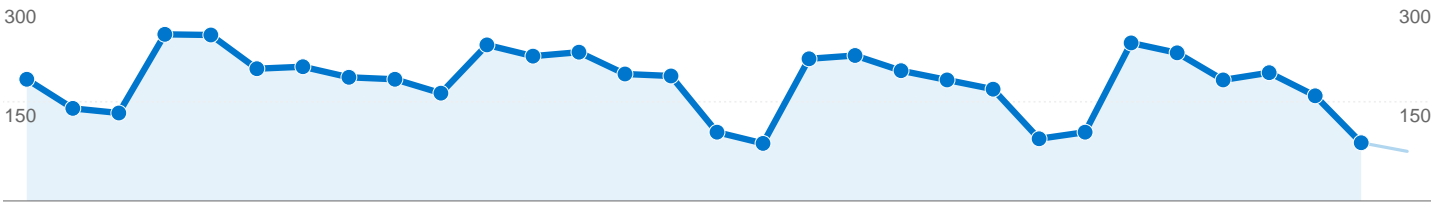

3,527 people visited this site

- **7,261** Visits
- **3,527** Absolute Unique Visitors
- **39,390** Pageviews
- **5.42** Average Pageviews
- **00:03:06** Time on Site
- **42.36%** Bounce Rate
- **36.47%** New Visits

Technical Profile

Browser	Visits	% visits	Connection Speed	Visits	% visits
Internet Explorer	5,897	81.21%	DSL	2,469	34.00%
Firefox	1,106	15.23%	Cable	2,036	28.04%
Safari	142	1.96%	Unknown	1,482	20.41%
Mozilla	50	0.69%	Dialup	660	9.09%
Netscape	32	0.44%	T1	486	6.69%