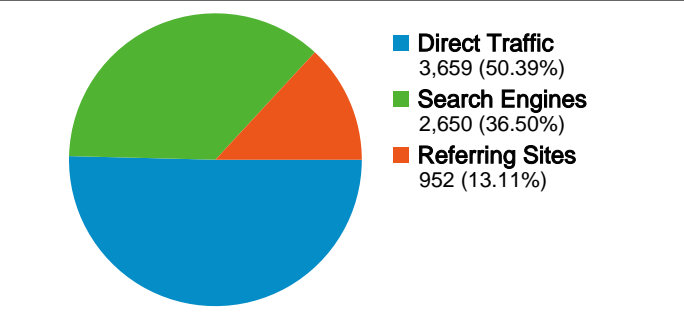

Traffic Sources Overview

Length of Visit

Length of Visit	Visits
0-10 seconds	50.02%
11-30 seconds	8.69%
31-60 seconds	6.82%
61-180 seconds	12.64%
181-600 seconds	13.00%

New vs. Returning

Visitor Type	Visits	% visits
Returning Visitor	4,613	63.53%
New Visitor	2,648	36.47%

Browsers

Browser	Visits	% visits
Internet Explorer	5,897	81.21%
Firefox	1,106	15.23%
Safari	142	1.96%
Mozilla	50	0.69%
Netscape	32	0.44%