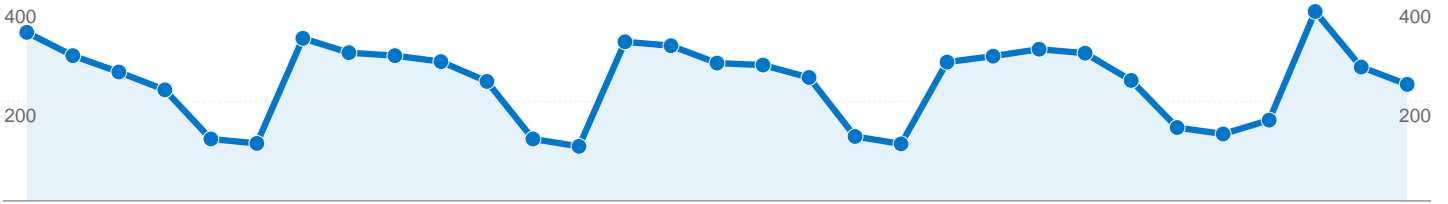

Pages on this site were viewed a total of 36,215 times

 **36,215** Pageviews

 **23,339** Unique Views

 **39.36%** Bounce Rate

Top Content

Pages	Pageviews	% Pageviews
/	8,147	22.50%
/chdbase/search.php	2,365	6.53%
/in/appoint/	2,061	5.69%
/chdbase/	1,436	3.97%
/in/annconf/	1,190	3.29%

New vs. Returning

May 1, 2007 - May 31, 2007

7,467 visits from 2 visitor types

Site Usage

Visits 7,467 % of Site Total: 100.00%	Pages/Visit 4.85 Site Avg: 4.85 (0.00%)	Avg. Time on Site 00:02:43 Site Avg: 00:02:43 (0.00%)	% New Visits 31.43% Site Avg: 31.51% (-0.25%)	Bounce Rate 39.36% Site Avg: 39.36% (0.00%)	
Visitor Type	Visits	Pages/Visit	Avg. Time on Site	% New Visits	Bounce Rate
Returning Visitor	5,120	4.74	00:02:36	0.00%	36.93%
New Visitor	2,347	5.09	00:02:56	100.00%	44.65%

Most visits lasted: 0-10 seconds

Length of Visit	Visits	Percentage of all visitors
0-10 seconds	3,914	 52.42%
11-30 seconds	690	 9.24%
31-60 seconds	511	 6.84%
61-180 seconds	875	 11.72%
181-600 seconds	898	 12.03%
601-1,800 seconds	474	 6.35%
1,801+ seconds	105	 1.41%