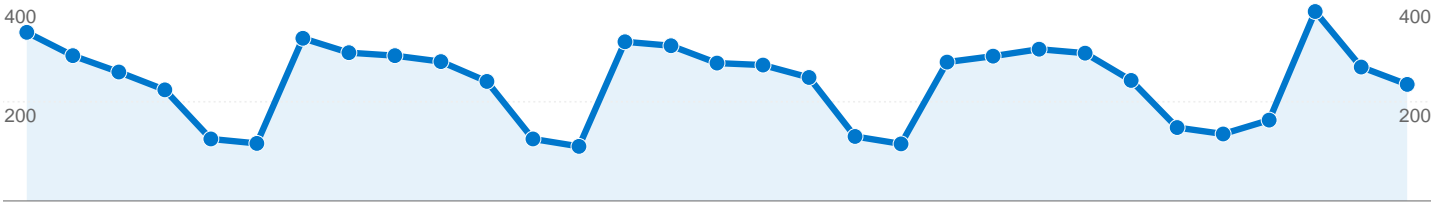

New vs. Returning

May 1, 2007 - May 31, 2007

7,467 visits from 2 visitor types

Site Usage

Visits 7,467 % of Site Total: 100.00%	Pages/Visit 4.85 Site Avg: 4.85 (0.00%)	Avg. Time on Site 00:02:43 Site Avg: 00:02:43 (0.00%)	% New Visits 31.43% Site Avg: 31.51% (-0.25%)	Bounce Rate 39.36% Site Avg: 39.36% (0.00%)	
Visitor Type	Visits	Pages/Visit	Avg. Time on Site	% New Visits	Bounce Rate
Returning Visitor	5,120	4.74	00:02:36	0.00%	36.93%
New Visitor	2,347	5.09	00:02:56	100.00%	44.65%

Most visits lasted: 0-10 seconds

Length of Visit	Visits	Percentage of all visitors
0-10 seconds	3,914	 52.42%
11-30 seconds	690	 9.24%
31-60 seconds	511	 6.84%
61-180 seconds	875	 11.72%
181-600 seconds	898	 12.03%
601-1,800 seconds	474	 6.35%
1,801+ seconds	105	 1.41%

Most people visited: 1 pages

Depth of Visit	Visits	Percentage of all visitors
1 pages	2,939	 39.36%
2 pages	1,292	 17.30%
3 pages	781	 10.46%
4 pages	459	 6.15%
5 pages	375	 5.02%
6 pages	254	 3.40%
7 pages	207	 2.77%
8 pages	170	 2.28%
9 pages	121	 1.62%
10 pages	110	 1.47%
11 pages	102	 1.37%
12 pages	79	 1.06%
13 pages	63	 0.84%
14 pages	46	 0.62%
15 pages	40	 0.54%
16 pages	33	 0.44%
17 pages	36	 0.48%
18 pages	38	 0.51%
19 pages	32	 0.43%
20+ pages	290	 3.88%

7,467 visits used 9 browsers

Site Usage

Visits 7,467 % of Site Total: 100.00%	Pages/Visit 4.85 Site Avg: 4.85 (0.00%)	Avg. Time on Site 00:02:43 Site Avg: 00:02:43 (0.00%)	% New Visits 31.43% Site Avg: 31.51% (-0.25%)	Bounce Rate 39.36% Site Avg: 39.36% (0.00%)	
Browser	Visits	Pages/Visit	Avg. Time on Site	% New Visits	Bounce Rate
Internet Explorer	6,089	5.16	00:02:47	31.02%	36.82%
Firefox	1,155	3.40	00:02:09	29.44%	52.03%
Safari	96	3.64	00:04:57	55.21%	47.92%
Mozilla	60	3.22	00:00:59	55.00%	46.67%
Netscape	48	5.96	00:06:01	33.33%	22.92%
Opera	7	1.14	00:00:25	71.43%	85.71%
gzip	7	5.71	00:01:29	85.71%	14.29%
Camino	4	3.00	00:05:22	100.00%	75.00%
Konqueror	1	1.00	00:00:00	100.00%	100.00%
					1 - 9 of 9