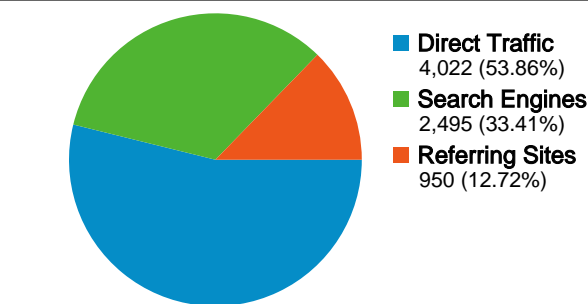

Traffic Sources Overview

Length of Visit

Length of Visit	Visits
0-10 seconds	52.42%
11-30 seconds	9.24%
31-60 seconds	6.84%
61-180 seconds	11.72%
181-600 seconds	12.03%

New vs. Returning

Visitor Type	Visits	% visits
Returning Visitor	5,120	68.57%
New Visitor	2,347	31.43%

Browsers

Browser	Visits	% visits
Internet Explorer	6,089	81.55%
Firefox	1,155	15.47%
Safari	96	1.29%
Mozilla	60	0.80%
Netscape	48	0.64%