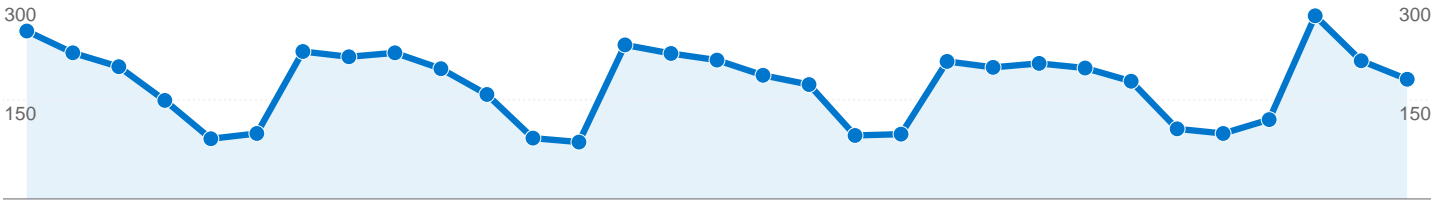

3,195 people visited this site

7,467 Visits

3,195 Absolute Unique Visitors

36,215 Pageviews

4.85 Average Pageviews

00:02:43 Time on Site

39.36% Bounce Rate

31.43% New Visits

Technical Profile

Browser	Visits	% visits	Connection Speed	Visits	% visits
Internet Explorer	6,089	81.55%	DSL	2,482	33.24%
Firefox	1,155	15.47%	Cable	2,137	28.62%
Safari	96	1.29%	Unknown	1,520	20.36%
Mozilla	60	0.80%	Dialup	687	9.20%
Netscape	48	0.64%	T1	511	6.84%