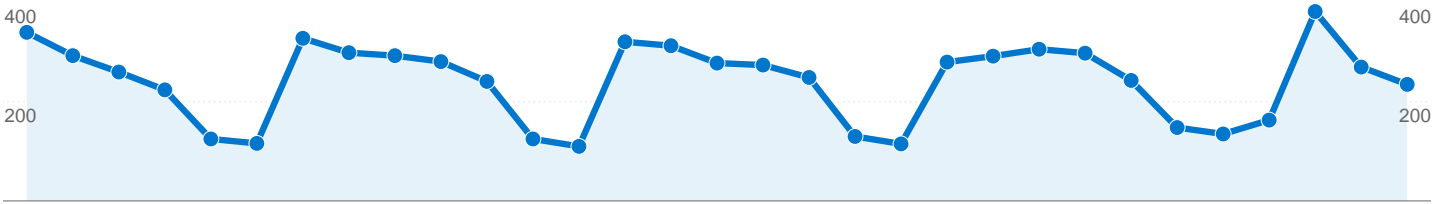

Screen Resolutions		
Screen Resolution	Visits	% visits
1024x768	4,080	54.64%
800x600	1,405	18.82%
1280x800	605	8.10%
1280x1024	555	7.43%
1440x900	184	2.46%

Browsers and OS		
Browser and OS	Visits	% visits
Internet Explorer / Windows	6,076	81.37%
Firefox / Windows	1,087	14.56%
Safari / Macintosh	96	1.29%
Firefox / Macintosh	61	0.82%
Netscape / Windows	45	0.60%

36,215 Pageviews

4.85 Average Pageviews

00:02:43 Time on Site

39.36% Bounce Rate

31.43% New Visits

Technical Profile

Browser	Visits	% visits	Connection Speed	Visits	% visits
Internet Explorer	6,089	81.55%	DSL	2,482	33.24%
Firefox	1,155	15.47%	Cable	2,137	28.62%
Safari	96	1.29%	Unknown	1,520	20.36%
Mozilla	60	0.80%	Dialup	687	9.20%
Netscape	48	0.64%	T1	511	6.84%

All traffic sources sent a total of 7,467 visits

 53.86% Direct Traffic

 12.72% Referring Sites

 33.41% Search Engines

- Direct Traffic
4,022 (53.86%)
- Search Engines
2,495 (33.41%)
- Referring Sites
950 (12.72%)

Screen Resolutions

May 1, 2007 - May 31, 2007

7,467 visits used 37 screen resolutions

Site Usage

Visits 7,467 % of Site Total: 100.00%	Pages/Visit 4.85 Site Avg: 4.85 (0.00%)	Avg. Time on Site 00:02:43 Site Avg: 00:02:43 (0.00%)	% New Visits 31.43% Site Avg: 31.51% (-0.25%)	Bounce Rate 39.36% Site Avg: 39.36% (0.00%)	
Screen Resolution	Visits	Pages/Visit	Avg. Time on Site	% New Visits	Bounce Rate
1024x768	4,080	4.69	00:02:31	30.05%	37.65%
800x600	1,405	3.83	00:02:17	27.26%	45.62%
1280x800	605	6.13	00:03:17	36.69%	36.36%
1280x1024	555	4.91	00:02:55	40.90%	46.49%
1440x900	184	4.22	00:03:03	30.98%	45.11%
1152x864	139	6.13	00:03:12	48.92%	23.74%
1280x768	139	6.19	00:03:29	28.06%	26.62%
1680x1050	133	9.02	00:05:06	22.56%	45.11%
1400x1050	34	7.18	00:03:12	38.24%	38.24%
1920x1200	25	6.88	00:03:05	32.00%	32.00%