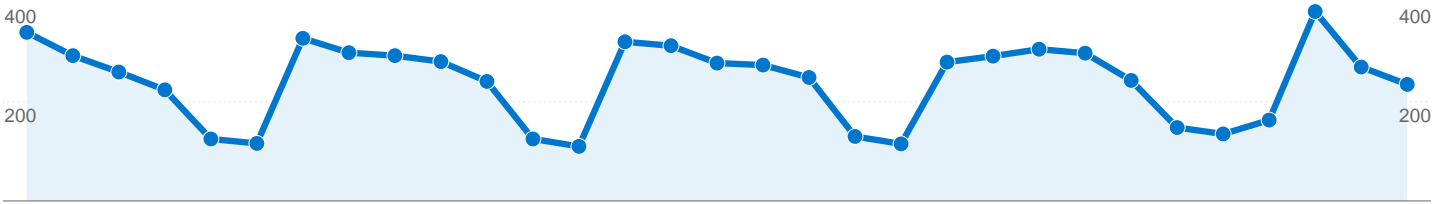

Connection Speeds

May 1, 2007 - May 31, 2007

7,467 visits used 7 connection speeds

Site Usage

Visits 7,467 % of Site Total: 100.00%	Pages/Visit 4.85 Site Avg: 4.85 (0.00%)	Avg. Time on Site 00:02:43 Site Avg: 00:02:43 (0.00%)	% New Visits 31.43% Site Avg: 31.51% (-0.25%)	Bounce Rate 39.36% Site Avg: 39.36% (0.00%)	
Connection Speed	Visits	Pages/Visit	Avg. Time on Site	% New Visits	Bounce Rate
DSL	2,482	5.11	00:02:55	26.95%	37.67%
Cable	2,137	4.25	00:02:18	26.95%	45.20%
Unknown	1,520	4.80	00:02:43	39.87%	41.12%
Dialup	687	4.46	00:02:41	29.11%	33.33%
T1	511	6.28	00:03:21	49.90%	32.09%
OC3	129	6.77	00:03:10	31.01%	15.50%
ISDN	1	2.00	00:00:36	100.00%	0.00%
					1 - 7 of 7