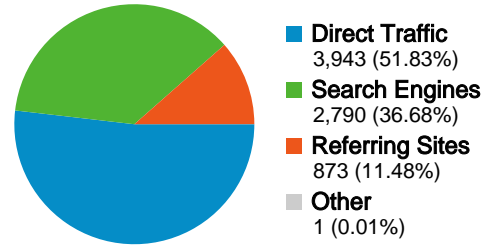

Top Traffic Sources

Sources	Visits	% visits	Keywords	Visits	% visits
(direct) ((none))	3,943	51.83%	north indiana conference	232	8.32%
google (organic)	2,065	27.15%	operation classroom	164	5.88%
yahoo (organic)	364	4.79%	nicumc	160	5.73%
msn (organic)	193	2.54%	nicumc.org	90	3.23%
archives.umc.org (referral)	90	1.18%	www.nicumc.org	87	3.12%