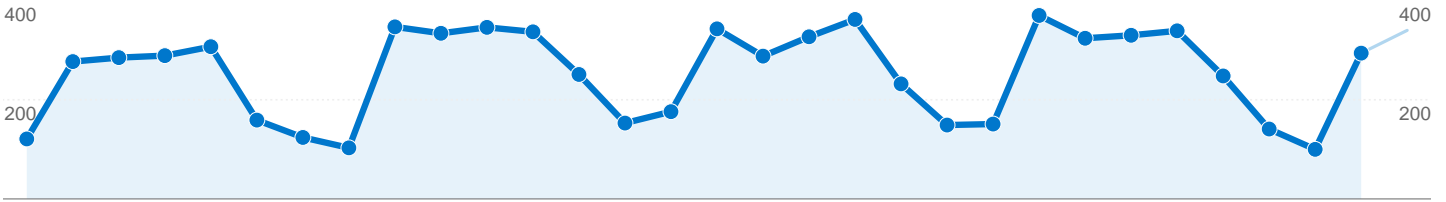

All traffic sources sent a total of 7,607 visits

- 51.83% Direct Traffic
- 11.48% Referring Sites
- 36.68% Search Engines