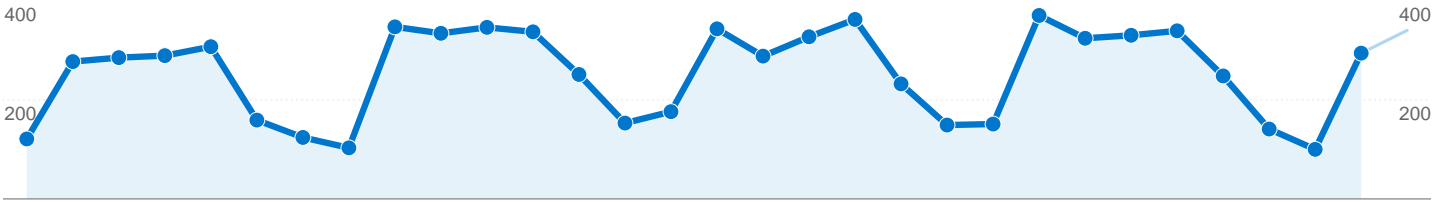

Pages on this site were viewed a total of 36,556 times

 **36,556** Pageviews

 **23,331** Unique Views

 **42.75%** Bounce Rate

Top Content

Pages	Pageviews	% Pageviews
/	8,228	22.51%
/chdbase/search.php	2,614	7.15%
/in/appoint/	1,910	5.22%
/chdbase/	1,642	4.49%
/in/annconf/	556	1.52%

New vs. Returning

Apr 1, 2007 - Apr 30, 2007

7,607 visits from 2 visitor types

Site Usage

Visits 7,607 % of Site Total: 100.00%	Pages/Visit 4.81 Site Avg: 4.81 (0.00%)	Avg. Time on Site 00:02:35 Site Avg: 00:02:35 (0.00%)	% New Visits 33.96% Site Avg: 34.03% (-0.23%)	Bounce Rate 42.75% Site Avg: 42.75% (0.00%)	
Visitor Type	Visits	Pages/Visit	Avg. Time on Site	% New Visits	Bounce Rate
Returning Visitor	5,024	4.94	00:02:39	0.00%	39.49%
New Visitor	2,583	4.54	00:02:27	100.00%	49.09%

Most visits lasted: 0-10 seconds

Length of Visit	Visits	Percentage of all visitors
0-10 seconds	4,136	 54.37%
11-30 seconds	643	 8.45%
31-60 seconds	489	 6.43%
61-180 seconds	879	 11.56%
181-600 seconds	883	 11.61%
601-1,800 seconds	490	 6.44%
1,801+ seconds	87	 1.14%

Most people visited: 1 pages

Depth of Visit	Visits	Percentage of all visitors
1 pages	3,252	 42.75%
2 pages	1,316	 17.30%
3 pages	696	 9.15%
4 pages	444	 5.84%
5 pages	329	 4.32%
6 pages	228	 3.00%
7 pages	202	 2.66%
8 pages	159	 2.09%
9 pages	110	 1.45%
10 pages	97	 1.28%
11 pages	100	 1.31%
12 pages	53	 0.70%
13 pages	71	 0.93%
14 pages	58	 0.76%
15 pages	60	 0.79%
16 pages	36	 0.47%
17 pages	35	 0.46%
18 pages	28	 0.37%
19 pages	27	 0.35%
20+ pages	306	 4.02%