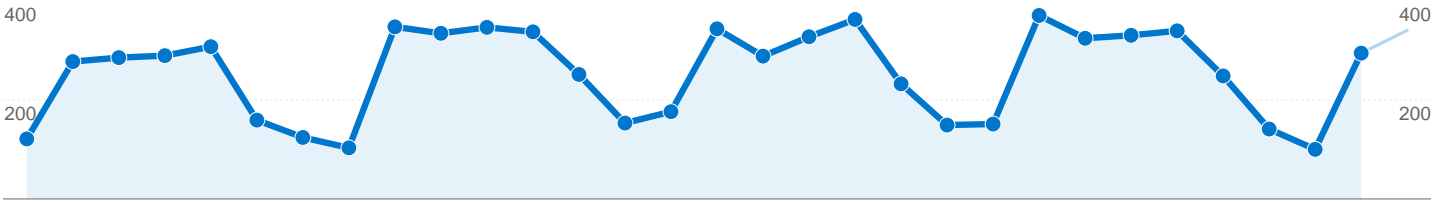

7,607 visits used 41 screen resolutions

Site Usage

Visits 7,607 % of Site Total: 100.00%	Pages/Visit 4.81 Site Avg: 4.81 (0.00%)	Avg. Time on Site 00:02:35 Site Avg: 00:02:35 (0.00%)	% New Visits 33.96% Site Avg: 34.03% (-0.23%)	Bounce Rate 42.75% Site Avg: 42.75% (0.00%)	
Screen Resolution	Visits	Pages/Visit	Avg. Time on Site	% New Visits	Bounce Rate
1024x768	4,199	4.58	00:02:25	32.53%	42.51%
800x600	1,501	4.24	00:02:25	28.51%	47.77%
1280x800	567	5.62	00:02:46	38.98%	40.92%
1280x1024	518	5.01	00:02:53	47.68%	42.28%
1152x864	150	4.66	00:02:50	43.33%	28.67%
1440x900	145	3.74	00:02:04	51.03%	40.69%
1680x1050	137	6.69	00:05:37	27.74%	48.91%
1280x768	109	15.01	00:05:07	31.19%	22.94%
640x480	61	2.72	00:02:07	13.11%	55.74%
1400x1050	44	7.64	00:03:56	50.00%	34.09%

1 - 10 of 41