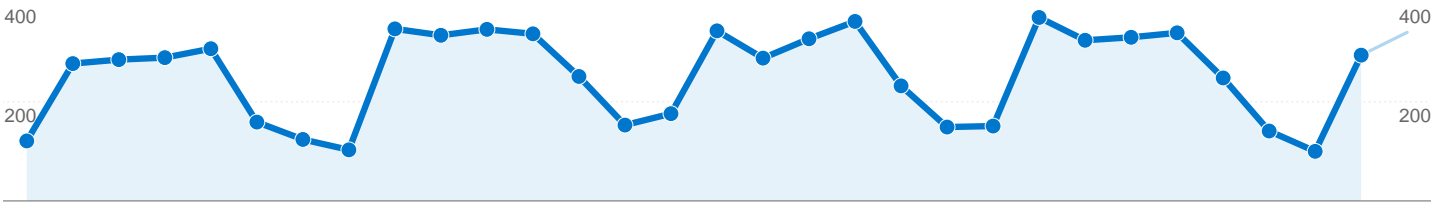

New vs. Returning

Apr 1, 2007 - Apr 30, 2007

7,607 visits from 2 visitor types

Site Usage

Visits 7,607 % of Site Total: 100.00%	Pages/Visit 4.81 Site Avg: 4.81 (0.00%)	Avg. Time on Site 00:02:35 Site Avg: 00:02:35 (0.00%)	% New Visits 33.96% Site Avg: 34.03% (-0.23%)	Bounce Rate 42.75% Site Avg: 42.75% (0.00%)	
Visitor Type	Visits	Pages/Visit	Avg. Time on Site	% New Visits	Bounce Rate
Returning Visitor	5,024	4.94	00:02:39	0.00%	39.49%
New Visitor	2,583	4.54	00:02:27	100.00%	49.09%

Most visits lasted: 0-10 seconds

Length of Visit	Visits	Percentage of all visitors
0-10 seconds	4,136	 54.37%
11-30 seconds	643	 8.45%
31-60 seconds	489	 6.43%
61-180 seconds	879	 11.56%
181-600 seconds	883	 11.61%
601-1,800 seconds	490	 6.44%
1,801+ seconds	87	 1.14%

Most people visited: 1 pages

Depth of Visit	Visits	Percentage of all visitors
1 pages	3,252	 42.75%
2 pages	1,316	 17.30%
3 pages	696	 9.15%
4 pages	444	 5.84%
5 pages	329	 4.32%
6 pages	228	 3.00%
7 pages	202	 2.66%
8 pages	159	 2.09%
9 pages	110	 1.45%
10 pages	97	 1.28%
11 pages	100	 1.31%
12 pages	53	 0.70%
13 pages	71	 0.93%
14 pages	58	 0.76%
15 pages	60	 0.79%
16 pages	36	 0.47%
17 pages	35	 0.46%
18 pages	28	 0.37%
19 pages	27	 0.35%
20+ pages	306	 4.02%

7,607 visits used 10 browsers

Site Usage

Visits 7,607 % of Site Total: 100.00%	Pages/Visit 4.81 Site Avg: 4.81 (0.00%)	Avg. Time on Site 00:02:35 Site Avg: 00:02:35 (0.00%)	% New Visits 33.96% Site Avg: 34.03% (-0.23%)	Bounce Rate 42.75% Site Avg: 42.75% (0.00%)	
Browser	Visits	Pages/Visit	Avg. Time on Site	% New Visits	Bounce Rate
Internet Explorer	6,134	5.08	00:02:40	34.15%	39.50%
Firefox	1,235	3.58	00:02:10	29.80%	58.62%
Safari	123	4.19	00:03:12	58.54%	47.97%
Mozilla	66	4.35	00:01:55	27.27%	34.85%
Netscape	31	3.68	00:01:27	48.39%	38.71%
Opera	10	2.20	00:01:59	70.00%	60.00%
Camino	4	1.00	00:00:00	100.00%	100.00%
gzip	2	4.50	00:01:36	100.00%	0.00%
Konqueror	1	1.00	00:00:00	100.00%	100.00%
Mozilla Compatible Agent	1	6.00	00:01:57	100.00%	0.00%