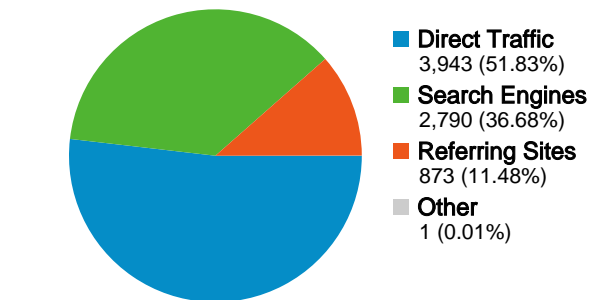

Traffic Sources Overview

Length of Visit

Length of Visit	Visits
0-10 seconds	54.37%
11-30 seconds	8.45%
31-60 seconds	6.43%
61-180 seconds	11.56%
181-600 seconds	11.61%

New vs. Returning

Visitor Type	Visits	% visits
Returning Visitor	5,024	66.04%
New Visitor	2,583	33.96%

Browsers

Browser	Visits	% visits
Internet Explorer	6,134	80.64%
Firefox	1,235	16.24%
Safari	123	1.62%
Mozilla	66	0.87%
Netscape	31	0.41%