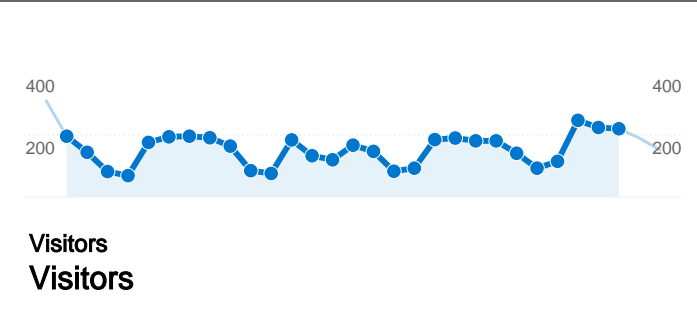

Site Usage

6,129 Visits

36.30% Bounce Rate

41,468 Pageviews

00:03:53 Avg. Time on Site

6.77 Pages/Visit

31.00% % New Visits

Visitors Overview

1 - 10 of 14

6,129 visits used 34 screen resolutions

Site Usage

Visits 6,129 % of Site Total: 100.00%	Pages/Visit 6.77 Site Avg: 6.77 (0.00%)	Avg. Time on Site 00:03:53 Site Avg: 00:03:53 (0.00%)	% New Visits 31.02% Site Avg: 31.00% (0.05%)	Bounce Rate 36.30% Site Avg: 36.30% (0.00%)	
Screen Resolution	Visits	Pages/Visit	Avg. Time on Site	% New Visits	Bounce Rate
1024x768	3,525	6.50	00:03:51	28.60%	38.44%
800x600	1,153	6.76	00:03:46	27.41%	33.39%
1280x1024	462	7.93	00:03:46	37.88%	41.99%
1280x800	409	5.32	00:02:30	39.85%	30.07%
1152x864	106	7.93	00:04:34	45.28%	29.25%
1280x768	106	8.11	00:02:47	37.74%	26.42%
1680x1050	103	12.84	00:11:24	28.16%	26.21%
1440x900	101	6.22	00:03:31	51.49%	31.68%
1400x1050	55	10.42	00:08:57	30.91%	38.18%
1536x960	27	4.56	00:00:33	11.11%	7.41%

1 - 10 of 34

6,129 visits used 7 connection speeds

Site Usage

Visits 6,129 % of Site Total: 100.00%	Pages/Visit 6.77 Site Avg: 6.77 (0.00%)	Avg. Time on Site 00:03:53 Site Avg: 00:03:53 (0.00%)	% New Visits 31.02% Site Avg: 31.00% (0.05%)	Bounce Rate 36.30% Site Avg: 36.30% (0.00%)	
Connection Speed	Visits	Pages/Visit	Avg. Time on Site	% New Visits	Bounce Rate
DSL	1,851	7.53	00:04:22	27.39%	27.82%
Unknown	1,748	5.24	00:03:02	27.29%	48.51%
Cable	1,486	7.89	00:04:05	30.55%	34.52%
Dialup	509	5.81	00:04:31	30.84%	32.42%
T1	440	7.05	00:03:52	61.82%	37.50%
OC3	91	6.26	00:04:09	32.97%	19.78%
ISDN	4	2.75	00:04:21	100.00%	25.00%