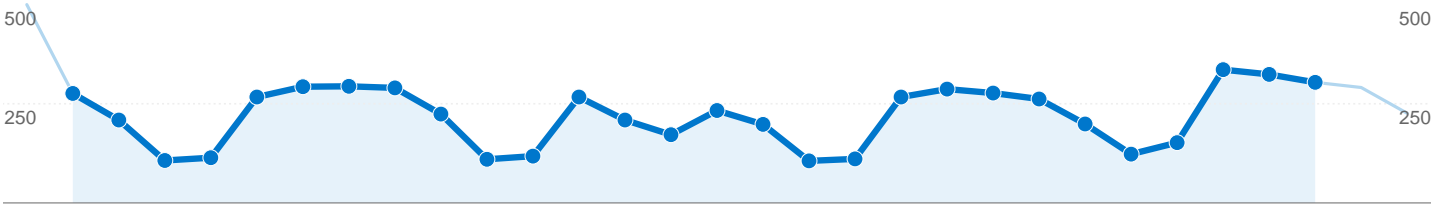

New vs. Returning

Feb 1, 2007 - Feb 28, 2007

6,129 visits from 2 visitor types

Site Usage

Visits 6,129 % of Site Total: 100.00%	Pages/Visit 6.77 Site Avg: 6.77 (0.00%)	Avg. Time on Site 00:03:53 Site Avg: 00:03:53 (0.00%)	% New Visits 31.02% Site Avg: 31.00% (0.05%)	Bounce Rate 36.30% Site Avg: 36.30% (0.00%)	
Visitor Type	Visits	Pages/Visit	Avg. Time on Site	% New Visits	Bounce Rate
Returning Visitor	4,228	7.27	00:04:19	0.00%	33.94%
New Visitor	1,901	5.65	00:02:57	100.00%	41.56%

1 - 2 of 2

Most visits lasted: 0-10 seconds

Length of Visit	Visits	Percentage of all visitors
0-10 seconds	2,869	 46.81%
11-30 seconds	586	 9.56%
31-60 seconds	463	 7.55%
61-180 seconds	781	 12.74%
181-600 seconds	801	 13.07%
601-1,800 seconds	464	 7.57%
1,801+ seconds	165	 2.69%

Most people visited: 1 pages

Depth of Visit	Visits	Percentage of all visitors
1 pages	2,225	 36.30%
2 pages	868	 14.16%
3 pages	690	 11.26%
4 pages	412	 6.72%
5 pages	334	 5.45%
6 pages	203	 3.31%
7 pages	188	 3.07%
8 pages	127	 2.07%
9 pages	122	 1.99%
10 pages	107	 1.75%
11 pages	94	 1.53%
12 pages	62	 1.01%
13 pages	57	 0.93%
14 pages	46	 0.75%
15 pages	51	 0.83%
16 pages	49	 0.80%
17 pages	46	 0.75%
18 pages	33	 0.54%
19 pages	21	 0.34%
20+ pages	394	 6.43%