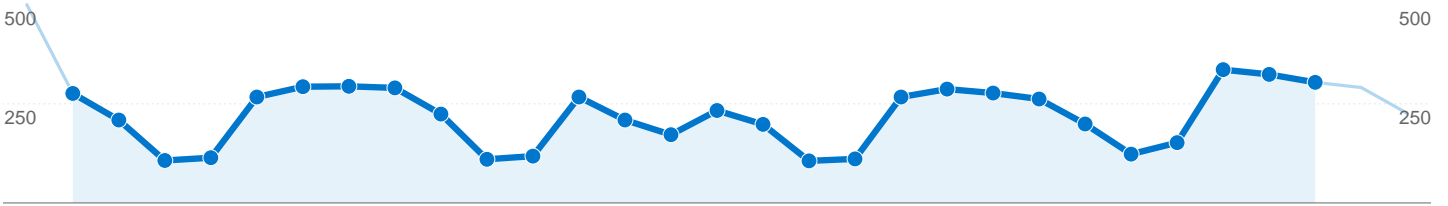

6,129 visits used 34 screen resolutions

Site Usage

Visits 6,129 % of Site Total: 100.00%	Pages/Visit 6.77 Site Avg: 6.77 (0.00%)	Avg. Time on Site 00:03:53 Site Avg: 00:03:53 (0.00%)	% New Visits 31.02% Site Avg: 31.00% (0.05%)	Bounce Rate 36.30% Site Avg: 36.30% (0.00%)	
Screen Resolution	Visits	Pages/Visit	Avg. Time on Site	% New Visits	Bounce Rate
1024x768	3,525	6.50	00:03:51	28.60%	38.44%
800x600	1,153	6.76	00:03:46	27.41%	33.39%
1280x1024	462	7.93	00:03:46	37.88%	41.99%
1280x800	409	5.32	00:02:30	39.85%	30.07%
1152x864	106	7.93	00:04:34	45.28%	29.25%
1280x768	106	8.11	00:02:47	37.74%	26.42%
1680x1050	103	12.84	00:11:24	28.16%	26.21%
1440x900	101	6.22	00:03:31	51.49%	31.68%
1400x1050	55	10.42	00:08:57	30.91%	38.18%
1536x960	27	4.56	00:00:33	11.11%	7.41%

1 - 10 of 34