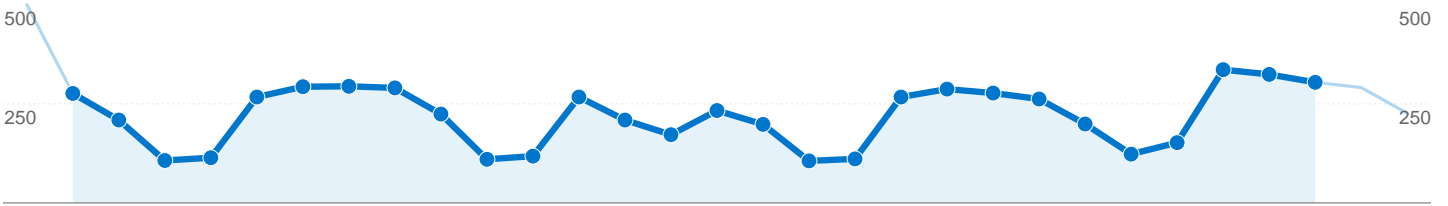

6,129 visits used 7 connection speeds

Site Usage

Visits 6,129 % of Site Total: 100.00%	Pages/Visit 6.77 Site Avg: 6.77 (0.00%)	Avg. Time on Site 00:03:53 Site Avg: 00:03:53 (0.00%)	% New Visits 31.02% Site Avg: 31.00% (0.05%)	Bounce Rate 36.30% Site Avg: 36.30% (0.00%)	
Connection Speed	Visits	Pages/Visit	Avg. Time on Site	% New Visits	Bounce Rate
DSL	1,851	7.53	00:04:22	27.39%	27.82%
Unknown	1,748	5.24	00:03:02	27.29%	48.51%
Cable	1,486	7.89	00:04:05	30.55%	34.52%
Dialup	509	5.81	00:04:31	30.84%	32.42%
T1	440	7.05	00:03:52	61.82%	37.50%
OC3	91	6.26	00:04:09	32.97%	19.78%
ISDN	4	2.75	00:04:21	100.00%	25.00%