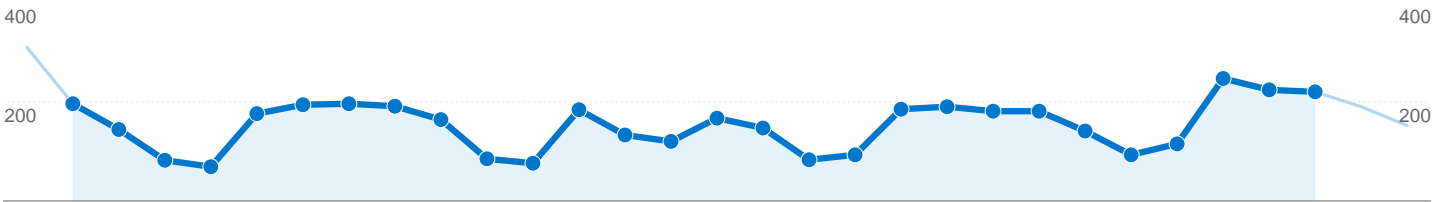

2,661 people visited this site

- **6,129** Visits
- **2,661** Absolute Unique Visitors
- **41,468** Pageviews
- **6.77** Average Pageviews
- **00:03:53** Time on Site
- **36.30%** Bounce Rate
- **31.02%** New Visits

Technical Profile

Browser	Visits	% visits	Connection Speed	Visits	% visits
Internet Explorer	4,926	80.37%	DSL	1,851	30.20%
Firefox	1,013	16.53%	Unknown	1,748	28.52%
Safari	84	1.37%	Cable	1,486	24.25%
Mozilla	62	1.01%	Dialup	509	8.30%
Netscape	32	0.52%	T1	440	7.18%