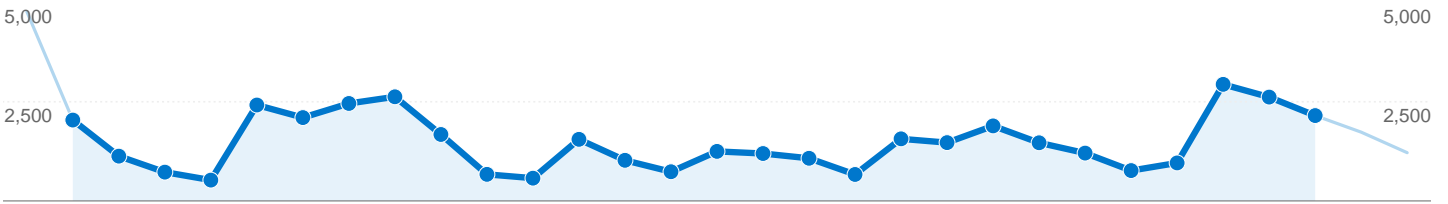

Site Usage

6,129 Visits

36.30% Bounce Rate

41,468 Pageviews

00:03:53 Avg. Time on Site

6.77 Pages/Visit

31.00% % New Visits

Visitors Overview

All traffic sources sent a total of 6,129 visits

-  60.08% Direct Traffic
-  10.69% Referring Sites
-  29.24% Search Engines

Top Traffic Sources

Sources	Visits	% visits
(direct) ((none))	3,682	60.08%
google (organic)	1,020	16.64%
yahoo (organic)	362	5.91%
msn (organic)	234	3.82%
archives.umc.org (referral)	91	1.48%

Keywords	Visits	% visits
operation classroom	120	6.70%
nicumc.org	88	4.91%
nicumc	83	4.63%
www.nicumc.org	79	4.41%
warsaw district umc	45	2.51%

Pages on this site were viewed a total of 41,468 times

41,468 Pageviews

1 - 10 of 14

6,129 visits used 34 screen resolutions

Site Usage

Visits 6,129 % of Site Total: 100.00%	Pages/Visit 6.77 Site Avg: 6.77 (0.00%)	Avg. Time on Site 00:03:53 Site Avg: 00:03:53 (0.00%)	% New Visits 31.02% Site Avg: 31.00% (0.05%)	Bounce Rate 36.30% Site Avg: 36.30% (0.00%)	
Screen Resolution	Visits	Pages/Visit	Avg. Time on Site	% New Visits	Bounce Rate
1024x768	3,525	6.50	00:03:51	28.60%	38.44%
800x600	1,153	6.76	00:03:46	27.41%	33.39%
1280x1024	462	7.93	00:03:46	37.88%	41.99%
1280x800	409	5.32	00:02:30	39.85%	30.07%
1152x864	106	7.93	00:04:34	45.28%	29.25%
1280x768	106	8.11	00:02:47	37.74%	26.42%
1680x1050	103	12.84	00:11:24	28.16%	26.21%
1440x900	101	6.22	00:03:31	51.49%	31.68%
1400x1050	55	10.42	00:08:57	30.91%	38.18%
1536x960	27	4.56	00:00:33	11.11%	7.41%