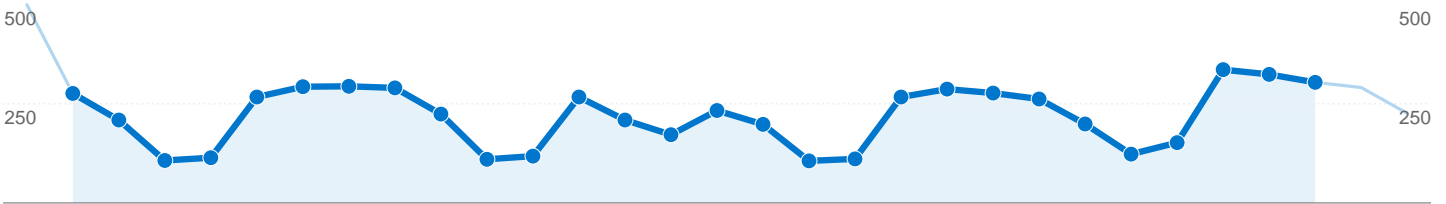

1 - 2 of 2

Most visits lasted: 0-10 seconds

Length of Visit	Visits	Percentage of all visitors
0-10 seconds	2,869	 46.81%
11-30 seconds	586	 9.56%
31-60 seconds	463	 7.55%
61-180 seconds	781	 12.74%
181-600 seconds	801	 13.07%
601-1,800 seconds	464	 7.57%
1,801+ seconds	165	 2.69%

Most people visited: 1 pages

Depth of Visit	Visits	Percentage of all visitors
1 pages	2,225	 36.30%
2 pages	868	 14.16%
3 pages	690	 11.26%
4 pages	412	 6.72%
5 pages	334	 5.45%
6 pages	203	 3.31%
7 pages	188	 3.07%
8 pages	127	 2.07%
9 pages	122	 1.99%
10 pages	107	 1.75%
11 pages	94	 1.53%
12 pages	62	 1.01%
13 pages	57	 0.93%
14 pages	46	 0.75%
15 pages	51	 0.83%
16 pages	49	 0.80%
17 pages	46	 0.75%
18 pages	33	 0.54%
19 pages	21	 0.34%
20+ pages	394	 6.43%

6,129 visits used 9 browsers

Site Usage

Visits 6,129 % of Site Total: 100.00%	Pages/Visit 6.77 Site Avg: 6.77 (0.00%)	Avg. Time on Site 00:03:53 Site Avg: 00:03:53 (0.00%)	% New Visits 31.02% Site Avg: 31.00% (0.05%)	Bounce Rate 36.30% Site Avg: 36.30% (0.00%)	
Browser	Visits	Pages/Visit	Avg. Time on Site	% New Visits	Bounce Rate
Internet Explorer	4,926	7.18	00:04:13	31.14%	32.64%
Firefox	1,013	5.03	00:02:28	28.23%	55.87%
Safari	84	3.74	00:03:07	60.71%	40.48%
Mozilla	62	7.26	00:03:15	11.29%	4.84%
Netscape	32	6.28	00:04:20	37.50%	18.75%
Konqueror	4	1.00	00:00:00	100.00%	100.00%
Opera	4	4.75	00:01:07	75.00%	50.00%
gzip	3	3.00	00:00:37	100.00%	33.33%
Camino	1	1.00	00:00:00	100.00%	100.00%
					1 - 9 of 9