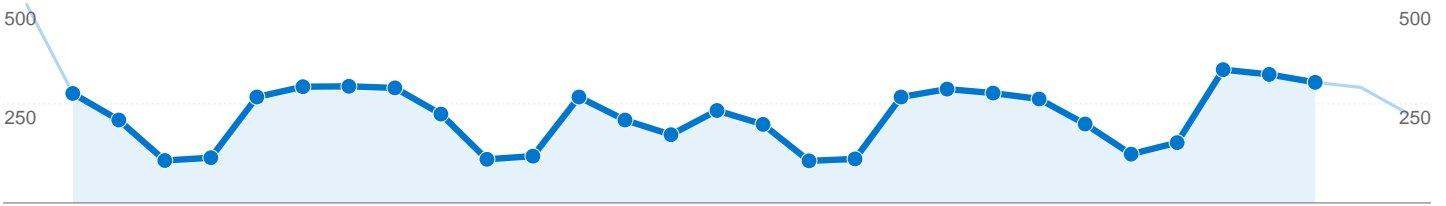

All traffic sources sent a total of 6,129 visits

- 60.08% Direct Traffic
- 10.69% Referring Sites
- 29.24% Search Engines