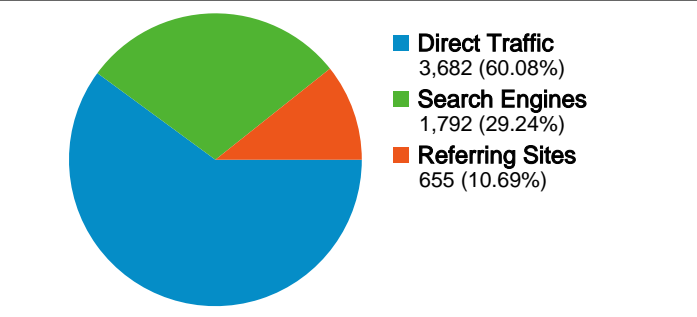

Traffic Sources Overview

Length of Visit

Length of Visit	Visits
0-10 seconds	46.81%
11-30 seconds	9.56%
31-60 seconds	7.55%
61-180 seconds	12.74%
181-600 seconds	13.07%

New vs. Returning

Visitor Type	Visits	% visits
Returning Visitor	4,228	68.98%
New Visitor	1,901	31.02%

Browsers

Browser	Visits	% visits
Internet Explorer	4,926	80.37%
Firefox	1,013	16.53%
Safari	84	1.37%
Mozilla	62	1.01%
Netscape	32	0.52%