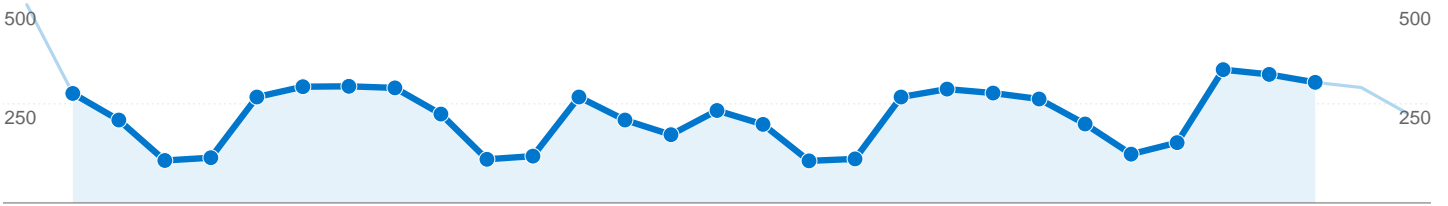

24,691 Unique Views

36.30% Bounce Rate

Top Content

Pages	Pageviews	% Pageviews
/	7,327	17.67%
/chdbase/search.php	3,353	8.09%
/church/district/checkday.php	1,438	3.47%
/chdbase/	1,304	3.14%
/in/appoint/	1,142	2.75%

New vs. Returning

Feb 1, 2007 - Feb 28, 2007

6,129 visits from 2 visitor types

Site Usage

Visits 6,129 % of Site Total: 100.00%	Pages/Visit 6.77 Site Avg: 6.77 (0.00%)	Avg. Time on Site 00:03:53 Site Avg: 00:03:53 (0.00%)	% New Visits 31.02% Site Avg: 31.00% (0.05%)	Bounce Rate 36.30% Site Avg: 36.30% (0.00%)	
Visitor Type	Visits	Pages/Visit	Avg. Time on Site	% New Visits	Bounce Rate
Returning Visitor	4,228	7.27	00:04:19	0.00%	33.94%
New Visitor	1,901	5.65	00:02:57	100.00%	41.56%

1 - 2 of 2

Most visits lasted: 0-10 seconds

Length of Visit	Visits	Percentage of all visitors
0-10 seconds	2,869	 46.81%
11-30 seconds	586	 9.56%
31-60 seconds	463	 7.55%
61-180 seconds	781	 12.74%
181-600 seconds	801	 13.07%
601-1,800 seconds	464	 7.57%
1,801+ seconds	165	 2.69%

1 - 10 of 14

6,129 visits used 34 screen resolutions

Site Usage

Visits 6,129 % of Site Total: 100.00%	Pages/Visit 6.77 Site Avg: 6.77 (0.00%)	Avg. Time on Site 00:03:53 Site Avg: 00:03:53 (0.00%)	% New Visits 31.02% Site Avg: 31.00% (0.05%)	Bounce Rate 36.30% Site Avg: 36.30% (0.00%)	
Screen Resolution	Visits	Pages/Visit	Avg. Time on Site	% New Visits	Bounce Rate
1024x768	3,525	6.50	00:03:51	28.60%	38.44%
800x600	1,153	6.76	00:03:46	27.41%	33.39%
1280x1024	462	7.93	00:03:46	37.88%	41.99%
1280x800	409	5.32	00:02:30	39.85%	30.07%
1152x864	106	7.93	00:04:34	45.28%	29.25%
1280x768	106	8.11	00:02:47	37.74%	26.42%
1680x1050	103	12.84	00:11:24	28.16%	26.21%
1440x900	101	6.22	00:03:31	51.49%	31.68%
1400x1050	55	10.42	00:08:57	30.91%	38.18%
1536x960	27	4.56	00:00:33	11.11%	7.41%