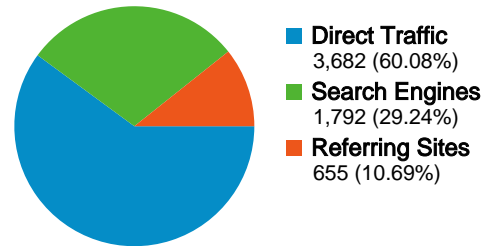

Top Traffic Sources

Sources	Visits	% visits
(direct) ((none))	3,682	60.08%
google (organic)	1,020	16.64%
yahoo (organic)	362	5.91%
msn (organic)	234	3.82%
archives.umc.org (referral)	91	1.48%

Keywords	Visits	% visits
operation classroom	120	6.70%
nicumc.org	88	4.91%
nicumc	83	4.63%
www.nicumc.org	79	4.41%
warsaw district umc	45	2.51%