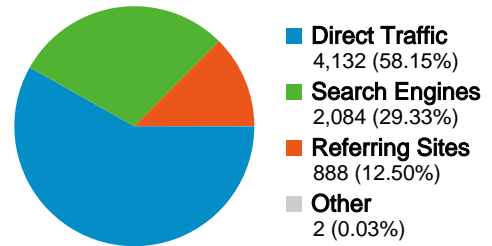

Screen Resolutions		
Screen Resolution	Visits	% visits
1024x768	4,086	57.50%
800x600	1,437	20.22%
1280x1024	524	7.37%
1280x800	387	5.45%
1152x864	180	2.53%

Browsers and OS		
Browser and OS	Visits	% visits
Internet Explorer / Windows	5,944	83.65%
Firefox / Windows	907	12.76%
Safari / Macintosh	106	1.49%
Netscape / Windows	47	0.66%
Mozilla / Windows	44	0.62%

## 3,146 people visited this site

**7,106** Visits

**3,146** Absolute Unique Visitors

**51,656** Pageviews

**7.27** Average Pageviews

**00:05:22** Time on Site

**28.61%** Bounce Rate

**33.08%** New Visits

All traffic sources sent a total of 7,106 visits

-  **58.15%** Direct Traffic
-  **12.50%** Referring Sites
-  **29.33%** Search Engines

## 7,106 visits used 41 screen resolutions

Site Usage

<b>Visits</b> <b>7,106</b> % of Site Total: 100.00%	<b>Pages/Visit</b> <b>7.27</b> Site Avg: 7.27 (0.00%)	<b>Avg. Time on Site</b> <b>00:05:22</b> Site Avg: 00:05:22 (0.00%)	<b>% New Visits</b> <b>33.08%</b> Site Avg: 33.13% (-0.13%)	<b>Bounce Rate</b> <b>28.61%</b> Site Avg: 28.61% (0.00%)	
Screen Resolution	Visits	Pages/Visit	Avg. Time on Site	% New Visits	Bounce Rate
1024x768	4,086	7.55	00:05:21	31.72%	31.03%
800x600	1,437	7.45	00:05:49	32.29%	23.94%
1280x1024	524	6.95	00:06:02	32.44%	26.53%
1280x800	387	6.13	00:04:46	40.31%	24.81%
1152x864	180	6.94	00:05:02	27.78%	21.11%
1280x768	97	5.72	00:04:45	32.99%	22.68%
1440x900	90	6.24	00:06:00	50.00%	30.00%
1400x1050	64	7.03	00:02:30	45.31%	60.94%
1680x1050	48	6.44	00:05:32	37.50%	20.83%
1344x840	26	6.85	00:04:04	11.54%	23.08%