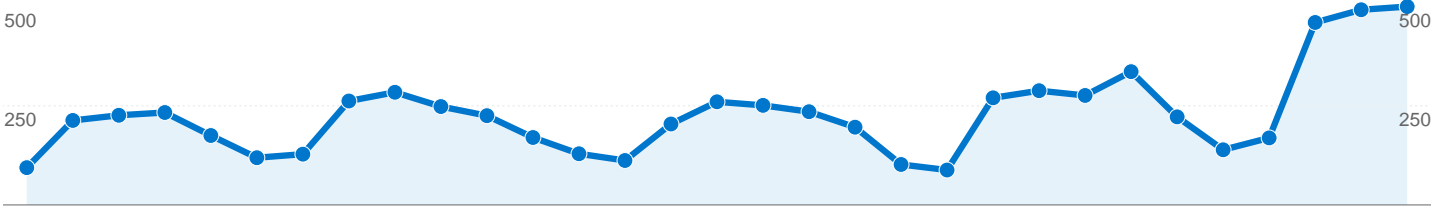

Connection Speeds

Jan 1, 2007 - Jan 31, 2007

7,106 visits used 7 connection speeds

Site Usage

Visits 7,106 % of Site Total: 100.00%	Pages/Visit 7.27 Site Avg: 7.27 (0.00%)	Avg. Time on Site 00:05:22 Site Avg: 00:05:22 (0.00%)	% New Visits 33.08% Site Avg: 33.13% (-0.13%)	Bounce Rate 28.61% Site Avg: 28.61% (0.00%)	
Connection Speed	Visits	Pages/Visit	Avg. Time on Site	% New Visits	Bounce Rate
DSL	2,243	7.37	00:05:26	29.25%	22.43%
Unknown	1,867	6.05	00:05:03	30.74%	35.51%
Cable	1,575	7.22	00:04:54	37.33%	31.43%
Dialup	795	7.32	00:06:56	27.92%	25.41%
T1	473	11.15	00:04:41	54.33%	30.87%
OC3	148	9.04	00:07:19	33.11%	14.86%
ISDN	5	4.00	00:01:10	100.00%	40.00%