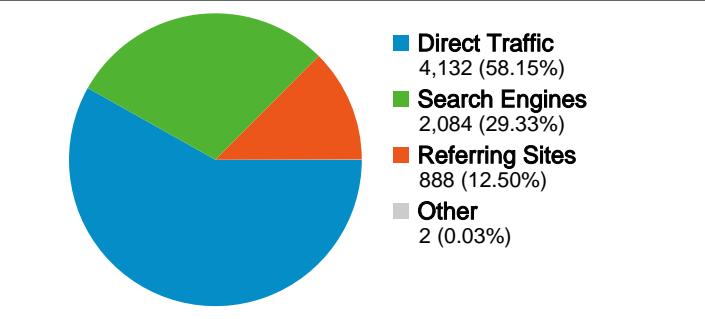

Traffic Sources Overview

Length of Visit

Length of Visit	Visits
0-10 seconds	36.90%
11-30 seconds	8.88%
31-60 seconds	8.12%
61-180 seconds	14.26%
181-600 seconds	16.06%

New vs. Returning

Visitor Type	Visits	% visits
Returning Visitor	4,755	66.92%
New Visitor	2,351	33.08%

Browsers

Browser	Visits	% visits
Internet Explorer	5,948	83.70%
Firefox	944	13.28%
Safari	106	1.49%
Netscape	53	0.75%
Mozilla	45	0.63%