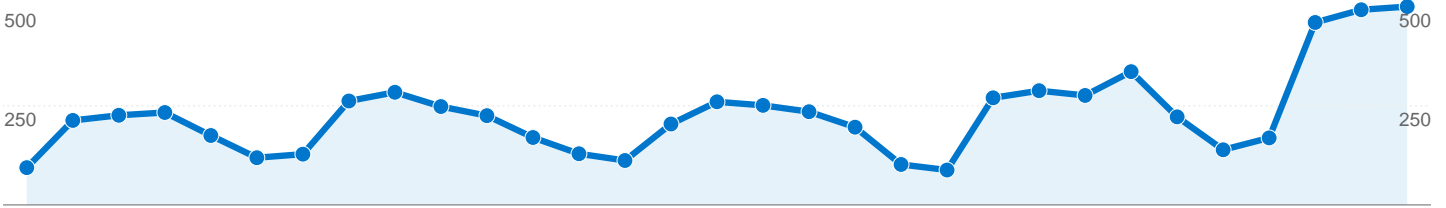

All traffic sources sent a total of 7,106 visits

- **58.15%** Direct Traffic
- **12.50%** Referring Sites
- **29.33%** Search Engines