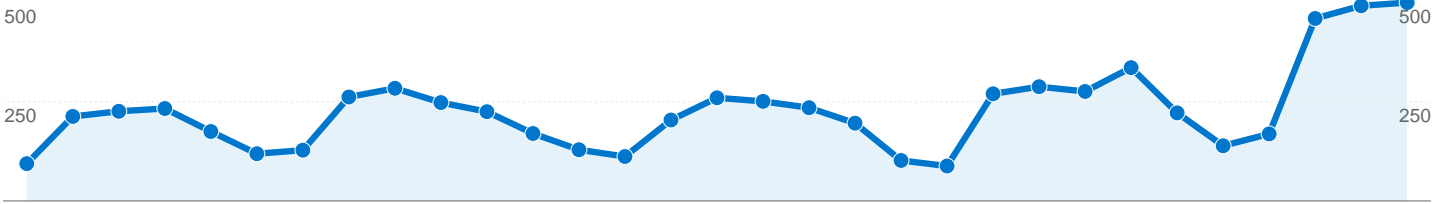

7,106 visits used 8 browsers

Site Usage

Visits 7,106 % of Site Total: 100.00%	Pages/Visit 7.27 Site Avg: 7.27 (0.00%)	Avg. Time on Site 00:05:22 Site Avg: 00:05:22 (0.00%)	% New Visits 33.08% Site Avg: 33.13% (-0.13%)	Bounce Rate 28.61% Site Avg: 28.61% (0.00%)	
Browser	Visits	Pages/Visit	Avg. Time on Site	% New Visits	Bounce Rate
Internet Explorer	5,948	7.66	00:05:37	32.80%	26.45%
Firefox	944	5.27	00:03:57	31.99%	42.27%
Safari	106	4.46	00:05:29	55.66%	36.79%
Netscape	53	5.62	00:04:53	45.28%	28.30%
Mozilla	45	6.00	00:03:10	15.56%	6.67%
Opera	4	3.50	00:02:04	75.00%	50.00%
gzip	4	12.50	00:03:40	75.00%	0.00%
Konqueror	2	1.00	00:00:00	100.00%	100.00%
1 - 8 of 8