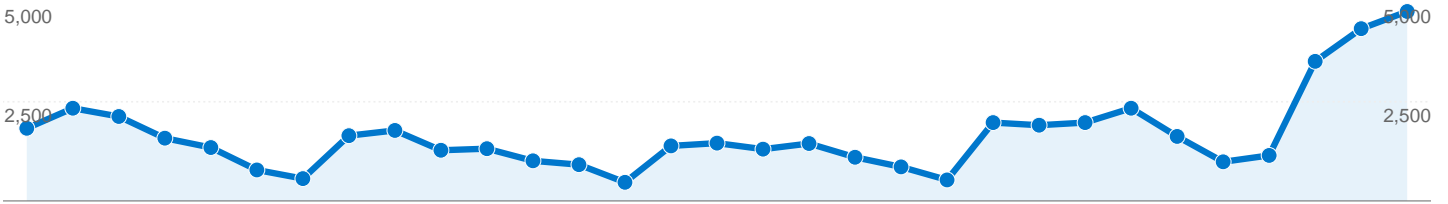

Pages on this site were viewed a total of 51,656 times

51,656 Pageviews

31,087 Unique Views

28.61% Bounce Rate

Top Content

Pages	Pageviews	% Pageviews
/	8,041	15.57%
/chdbase/search.php	2,455	4.75%
/in/forms/checkday.php3	2,186	4.23%
/church/checkday/index.php	2,088	4.04%
/church/church.php	1,466	2.84%