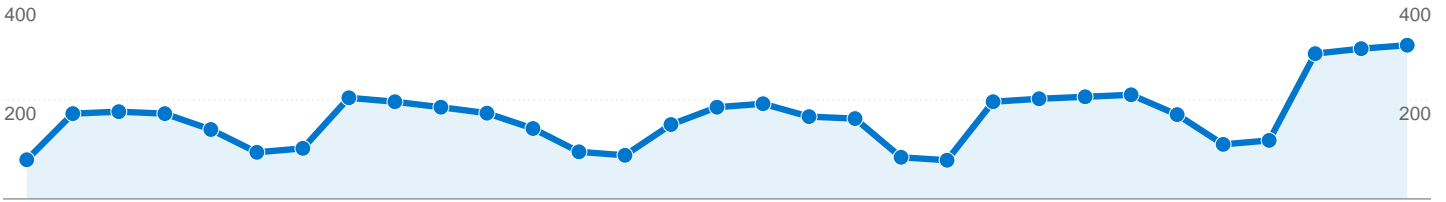

3,146 people visited this site

7,106 Visits

3,146 Absolute Unique Visitors

51,656 Pageviews

7.27 Average Pageviews

00:05:22 Time on Site

28.61% Bounce Rate

33.08% New Visits

Technical Profile

Browser	Visits	% visits	Connection Speed	Visits	% visits
Internet Explorer	5,948	83.70%	DSL	2,243	31.56%
Firefox	944	13.28%	Unknown	1,867	26.27%
Safari	106	1.49%	Cable	1,575	22.16%
Netscape	53	0.75%	Dialup	795	11.19%
Mozilla	45	0.63%	T1	473	6.66%