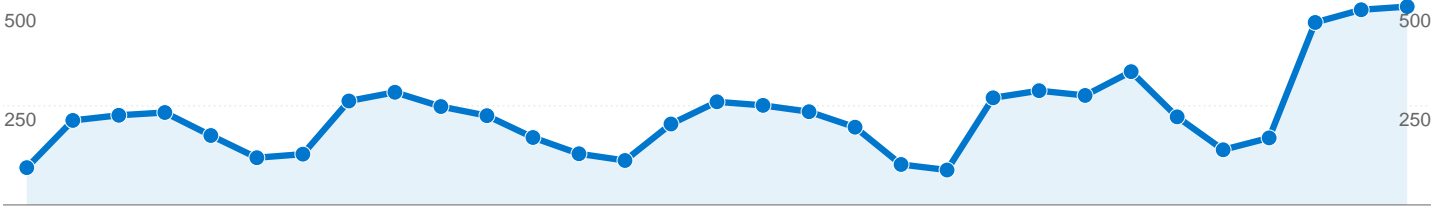

7,106 visits used 41 screen resolutions

Site Usage

Visits 7,106 % of Site Total: 100.00%	Pages/Visit 7.27 Site Avg: 7.27 (0.00%)	Avg. Time on Site 00:05:22 Site Avg: 00:05:22 (0.00%)	% New Visits 33.08% Site Avg: 33.13% (-0.13%)	Bounce Rate 28.61% Site Avg: 28.61% (0.00%)	
Screen Resolution	Visits	Pages/Visit	Avg. Time on Site	% New Visits	Bounce Rate
1024x768	4,086	7.55	00:05:21	31.72%	31.03%
800x600	1,437	7.45	00:05:49	32.29%	23.94%
1280x1024	524	6.95	00:06:02	32.44%	26.53%
1280x800	387	6.13	00:04:46	40.31%	24.81%
1152x864	180	6.94	00:05:02	27.78%	21.11%
1280x768	97	5.72	00:04:45	32.99%	22.68%
1440x900	90	6.24	00:06:00	50.00%	30.00%
1400x1050	64	7.03	00:02:30	45.31%	60.94%
1680x1050	48	6.44	00:05:32	37.50%	20.83%
1344x840	26	6.85	00:04:04	11.54%	23.08%

1 - 10 of 41