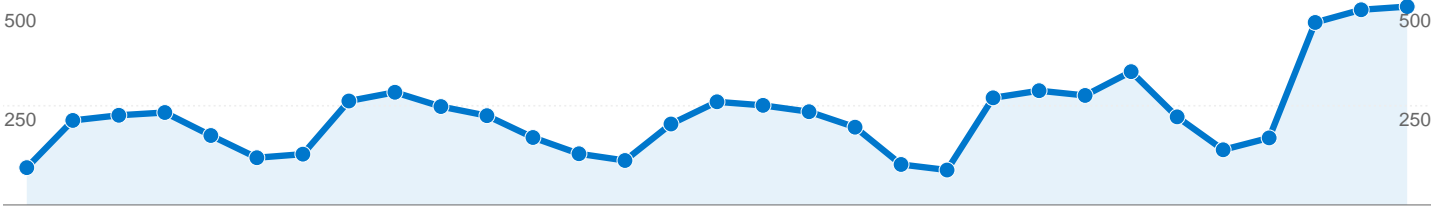

New vs. Returning

Jan 1, 2007 - Jan 31, 2007

7,106 visits from 2 visitor types

Site Usage

Visits 7,106 % of Site Total: 100.00%	Pages/Visit 7.27 Site Avg: 7.27 (0.00%)	Avg. Time on Site 00:05:22 Site Avg: 00:05:22 (0.00%)	% New Visits 33.08% Site Avg: 33.13% (-0.13%)	Bounce Rate 28.61% Site Avg: 28.61% (0.00%)	
Visitor Type	Visits	Pages/Visit	Avg. Time on Site	% New Visits	Bounce Rate
Returning Visitor	4,755	7.53	00:05:57	0.00%	24.27%
New Visitor	2,351	6.75	00:04:13	100.00%	37.39%