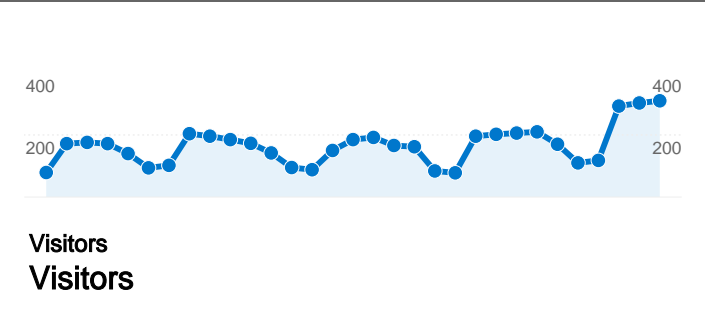

**Site Usage**

**7,106 Visits**

**28.61% Bounce Rate**

**51,656 Pageviews**

**00:05:22 Avg. Time on Site**

**7.27 Pages/Visit**

**33.13% % New Visits**

**Visitors Overview**

**Traffic Sources Overview**

**Length of Visit**

Length of Visit	Visits
0-10 seconds	36.90%
11-30 seconds	8.88%
31-60 seconds	8.12%
61-180 seconds	14.26%
181-600 seconds	16.06%

**New vs. Returning**

Visitor Type	Visits	% visits
Returning Visitor	4,755	66.92%
New Visitor	2,351	33.08%

## 7,106 visits used 41 screen resolutions

Site Usage

<b>Visits</b> <b>7,106</b> % of Site Total: 100.00%	<b>Pages/Visit</b> <b>7.27</b> Site Avg: 7.27 (0.00%)	<b>Avg. Time on Site</b> <b>00:05:22</b> Site Avg: 00:05:22 (0.00%)	<b>% New Visits</b> <b>33.08%</b> Site Avg: 33.13% (-0.13%)	<b>Bounce Rate</b> <b>28.61%</b> Site Avg: 28.61% (0.00%)	
Screen Resolution	Visits	Pages/Visit	Avg. Time on Site	% New Visits	Bounce Rate
1024x768	4,086	7.55	00:05:21	31.72%	31.03%
800x600	1,437	7.45	00:05:49	32.29%	23.94%
1280x1024	524	6.95	00:06:02	32.44%	26.53%
1280x800	387	6.13	00:04:46	40.31%	24.81%
1152x864	180	6.94	00:05:02	27.78%	21.11%
1280x768	97	5.72	00:04:45	32.99%	22.68%
1440x900	90	6.24	00:06:00	50.00%	30.00%
1400x1050	64	7.03	00:02:30	45.31%	60.94%
1680x1050	48	6.44	00:05:32	37.50%	20.83%
1344x840	26	6.85	00:04:04	11.54%	23.08%

## 7,106 visits used 7 connection speeds