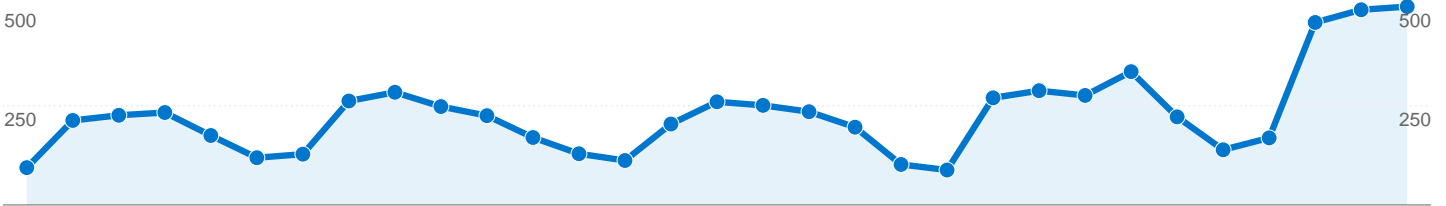

7,106 visits used 14 browser and OS combinations

Site Usage

Visits 7,106 % of Site Total: 100.00%	Pages/Visit 7.27 Site Avg: 7.27 (0.00%)	Avg. Time on Site 00:05:22 Site Avg: 00:05:22 (0.00%)	% New Visits 33.08% Site Avg: 33.13% (-0.13%)	Bounce Rate 28.61% Site Avg: 28.61% (0.00%)	
Browser and OS	Visits	Pages/Visit	Avg. Time on Site	% New Visits	Bounce Rate
Internet Explorer / Windows	5,944	7.66	00:05:37	32.77%	26.45%
Firefox / Windows	907	5.26	00:03:56	30.21%	42.23%
Safari / Macintosh	106	4.46	00:05:29	55.66%	36.79%
Netscape / Windows	47	5.79	00:05:07	46.81%	29.79%
Mozilla / Windows	44	6.05	00:03:06	13.64%	6.82%
Firefox / Macintosh	24	7.88	00:06:38	62.50%	20.83%
Firefox / Linux	13	1.15	00:00:04	100.00%	84.62%
Netscape / Macintosh	6	4.33	00:03:05	33.33%	16.67%
Internet Explorer / Macintosh	4	4.00	00:02:33	75.00%	25.00%
gzip / (not set)	4	12.50	00:03:40	75.00%	0.00%

1 - 10 of 14