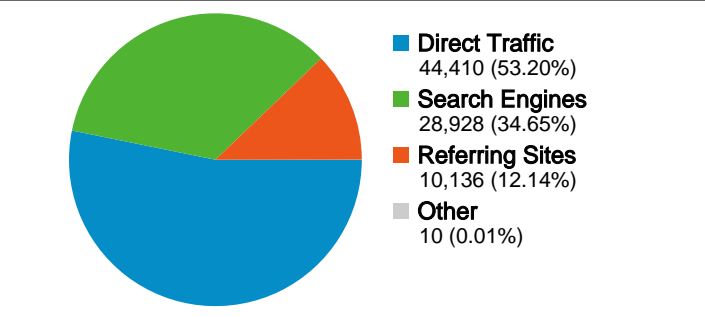

Traffic Sources Overview

Length of Visit

Length of Visit	Visits
0-10 seconds	50.04%
11-30 seconds	8.58%
31-60 seconds	6.90%
61-180 seconds	12.12%
181-600 seconds	12.44%

New vs. Returning

Visitor Type	Visits	% visits
Returning Visitor	54,938	65.81%
New Visitor	28,546	34.19%

Browsers

Browser	Visits	% visits
Internet Explorer	66,508	79.67%
Firefox	14,501	17.37%
Safari	1,275	1.53%
Mozilla	596	0.71%
Netscape	353	0.42%