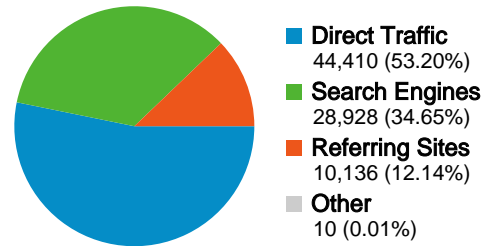

Top Traffic Sources

Sources	Visits	% visits	Keywords	Visits	% visits
(direct) ((none))	44,410	53.20%	nicumc	1,601	5.53%
google (organic)	19,792	23.71%	north indiana conference	1,479	5.11%
yahoo (organic)	4,507	5.40%	operation classroom	1,321	4.57%
msn (organic)	2,032	2.43%	nicumc.org	1,301	4.50%
inareaumc.org (referral)	1,144	1.37%	www.nicumc.org	1,031	3.56%